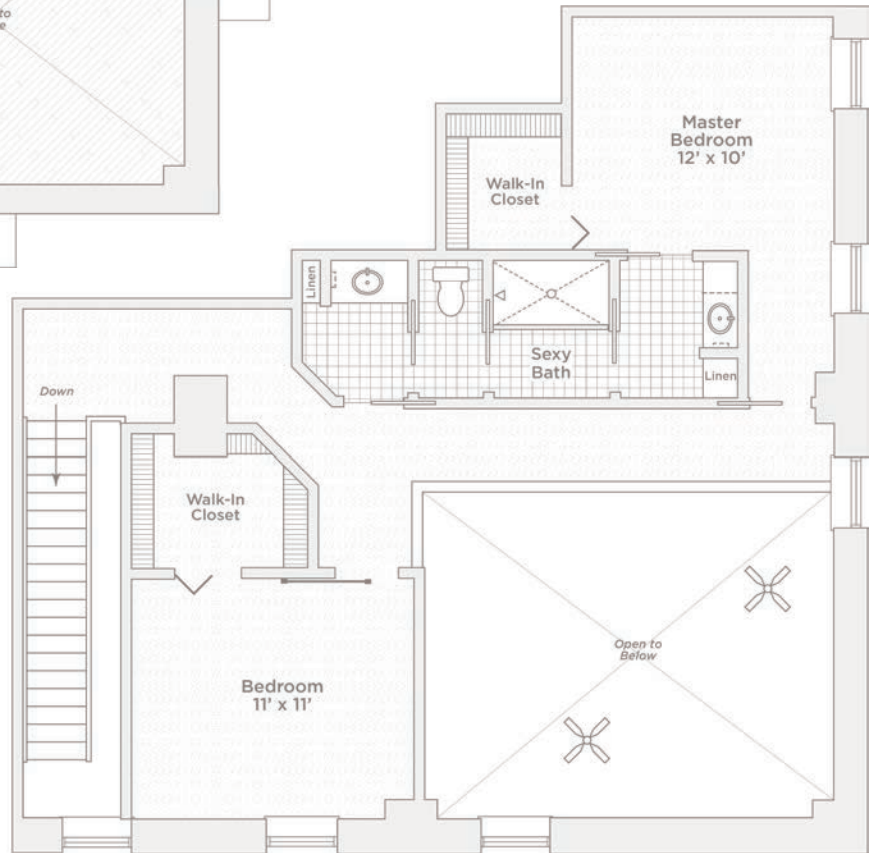

D FLOOR PLAN

3 BEDROOM/2 BATH/LOFT • 2,050 SQ. FT.

PENTHOUSE 18TH AND 19TH FLOORS

18th FLOOR

19th FLOOR

Penthouse Floors: 18th & 19th