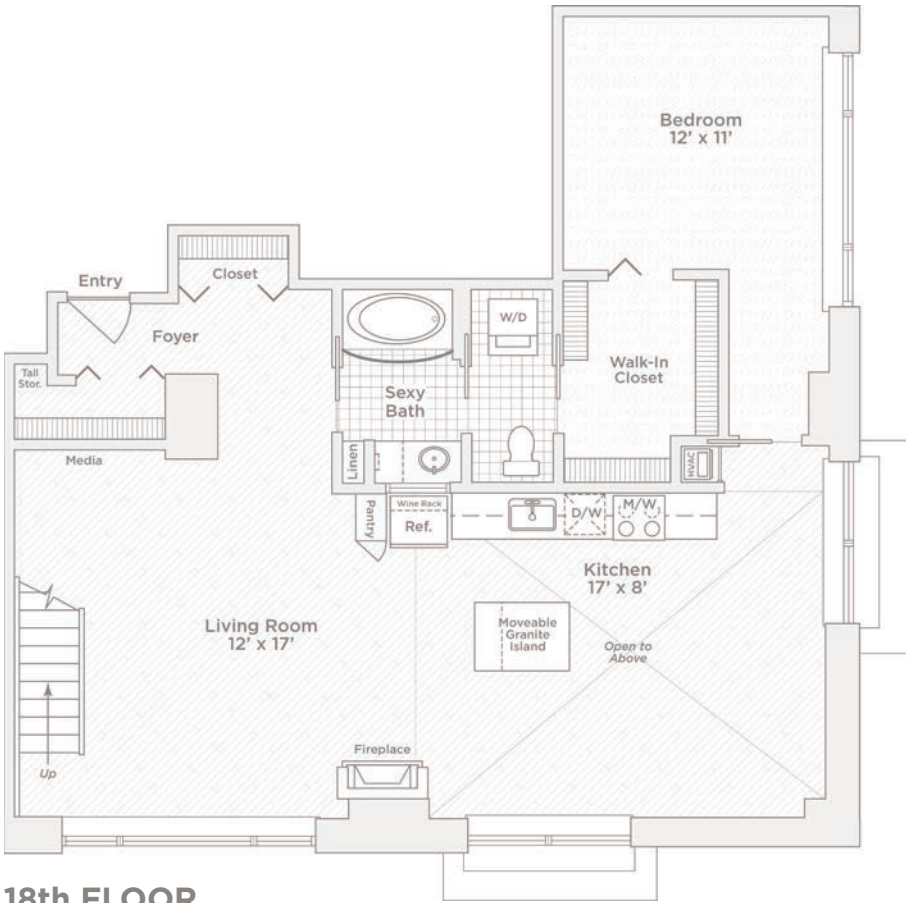

D FLOOR PLAN

3 BEDROOM/2 BATH/LOFT • 2,050 SQ. FT.

PENTHOUSE 18TH AND 19TH FLOORS

18th FLOOR

19th FLOOR

Penthouse Floors: 18th & 19th