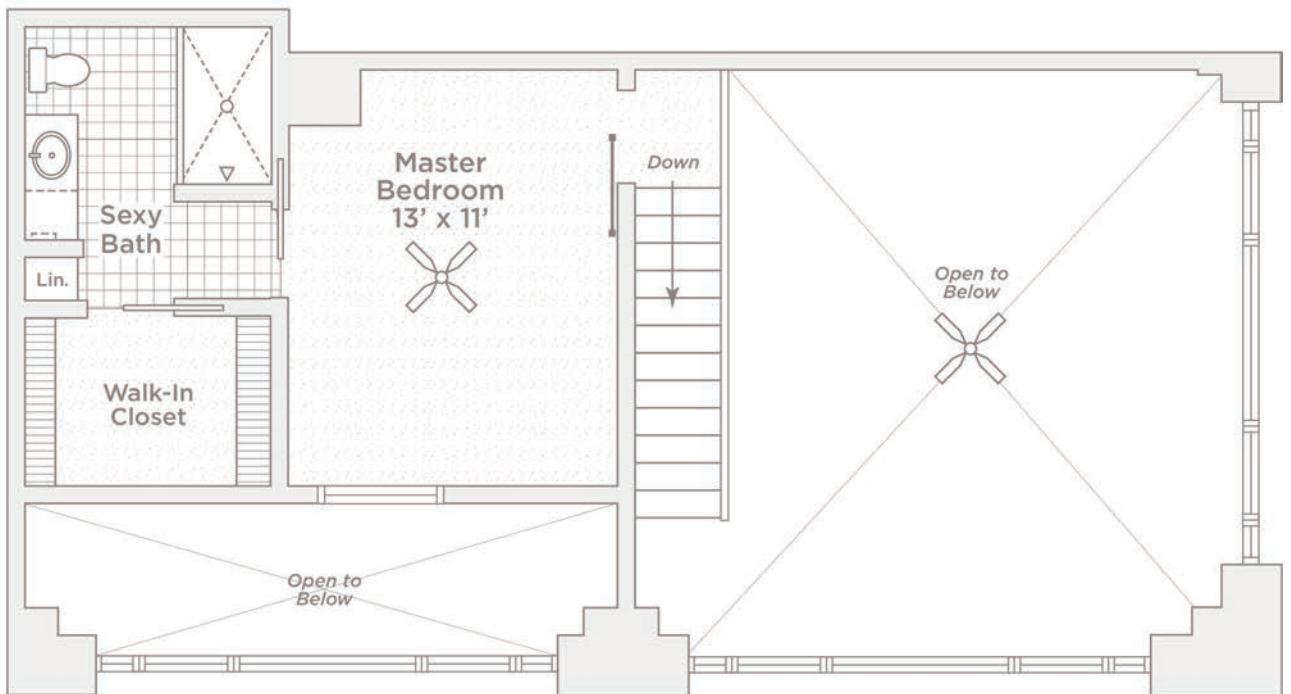

C12 FLOOR PLAN

STUDIO/1 BATH • 500 SQ. FT.

2ND FLOOR

2ND FLOOR

2ND FLOOR
MEZZANINE

Floor: 2nd