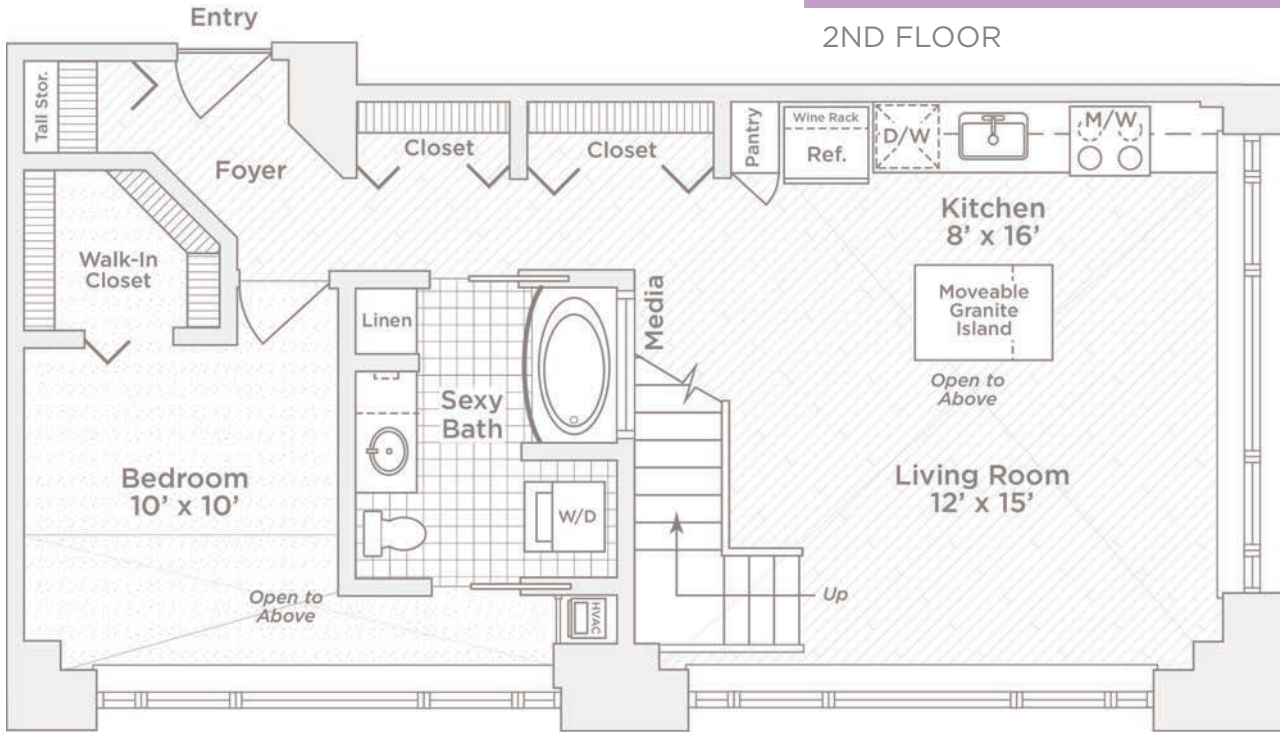

C12 FLOOR PLAN

STUDIO/1 BATH • 500 SQ. FT.

2ND FLOOR

2ND FLOOR

2ND FLOOR
MEZZANINE

Floor: 2nd