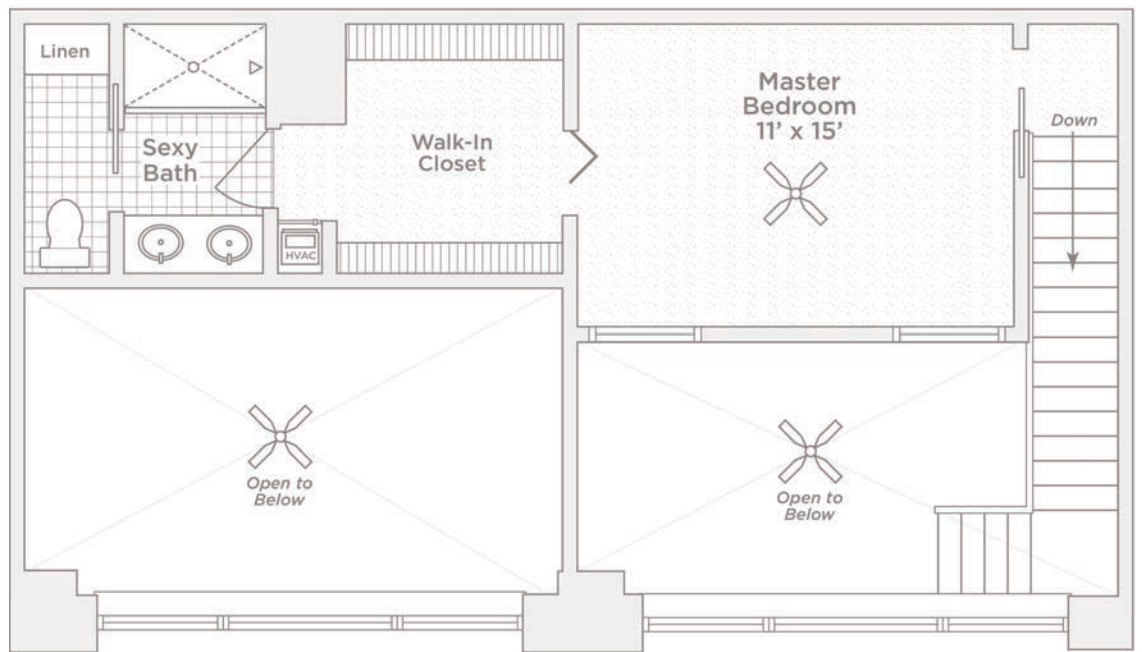

C8 FLOOR PLAN

2 BEDROOM/2 BATH • 1,050 SQ. FT.

2ND FLOOR

2ND FLOOR

2ND FLOOR
MEZZANINE

Floor: 2nd