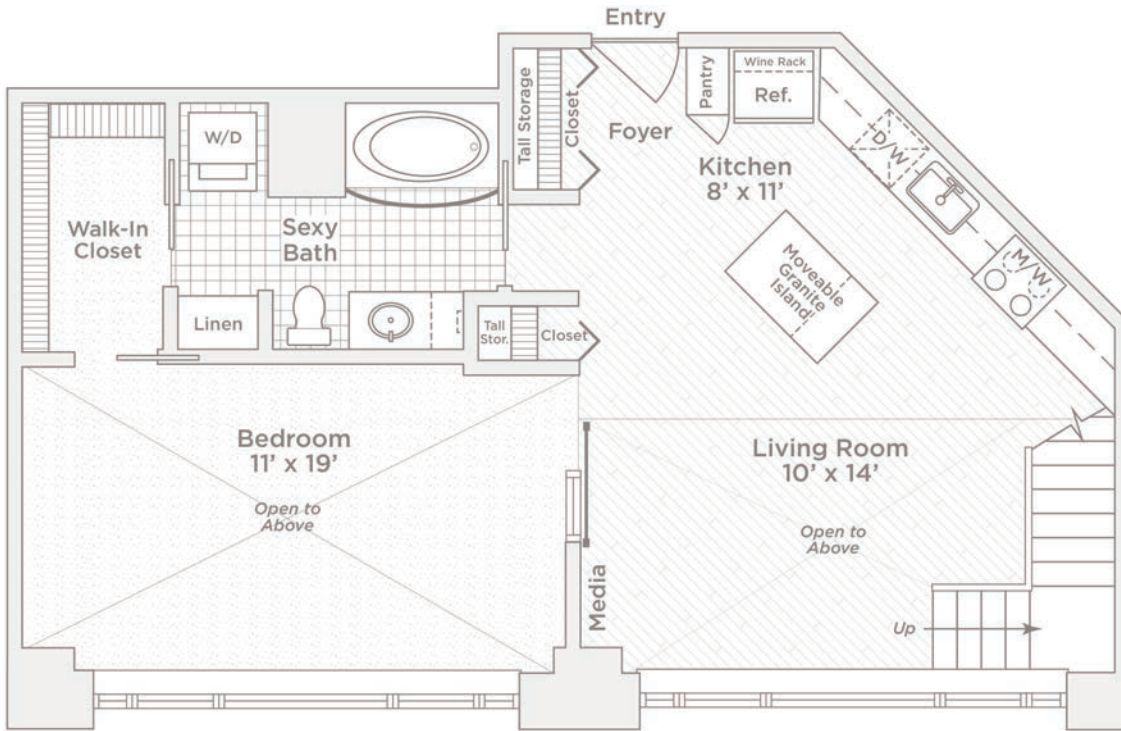

C8 FLOOR PLAN

2 BEDROOM/2 BATH • 1,050 SQ. FT.

2ND FLOOR

2ND FLOOR

2ND FLOOR
MEZZANINE

Floor: 2nd