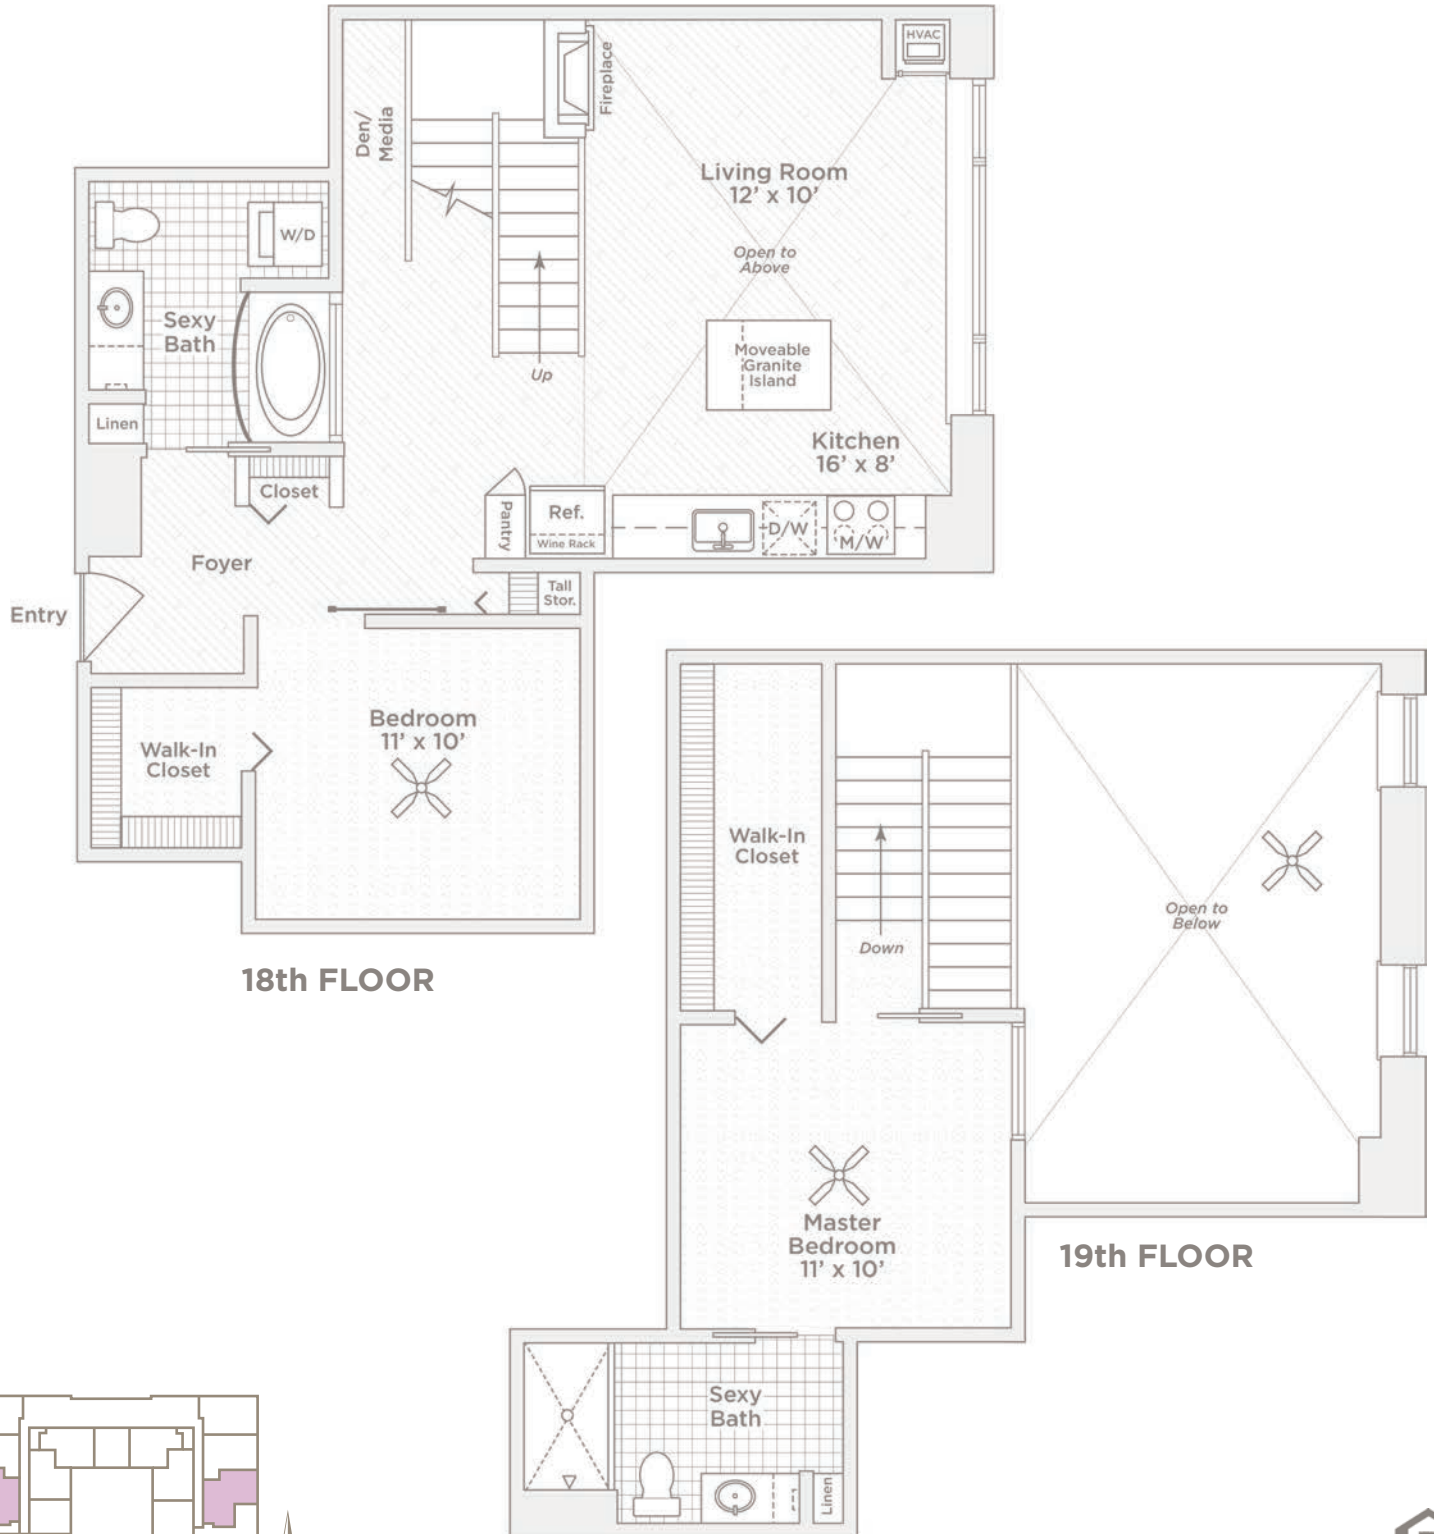

C5 FLOOR PLAN

2 BEDROOM/DEN/MEDIA/2 BATH/LOFT • 1,050 SQ. FT.

PENTHOUSE 18TH AND 19TH FLOORS

Penthouse Floors: 18th & 19th