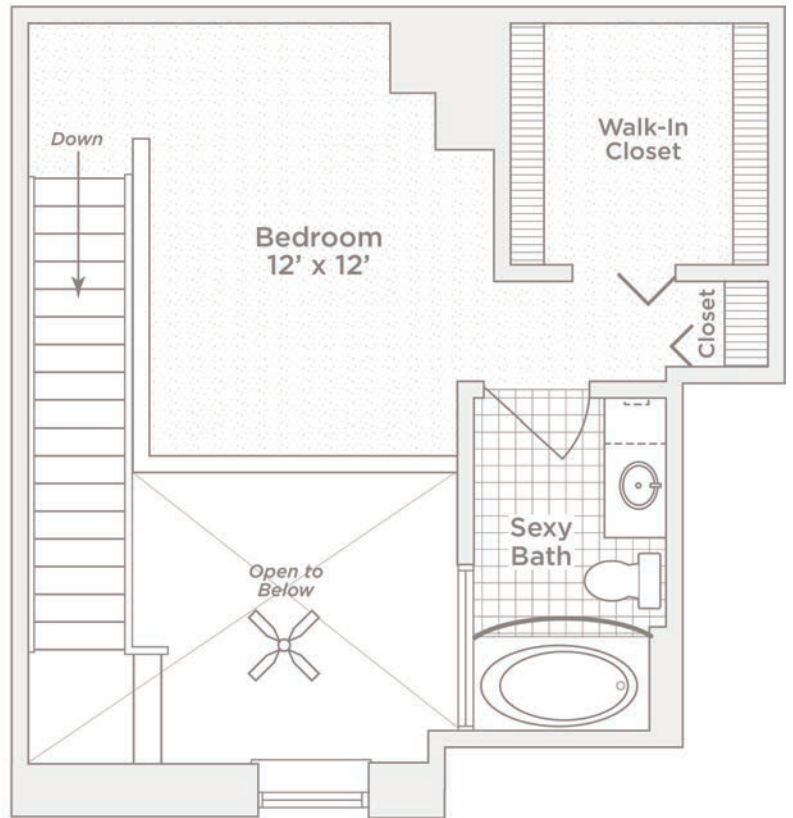

A8 FLOOR PLAN

1 BEDROOM/1-1/2 BATH/LOFT • 825 SQ. FT.

PENTHOUSE 18TH AND 19TH FLOORS

18th FLOOR

19th FLOOR

Penthouse Floors: 18th & 19th