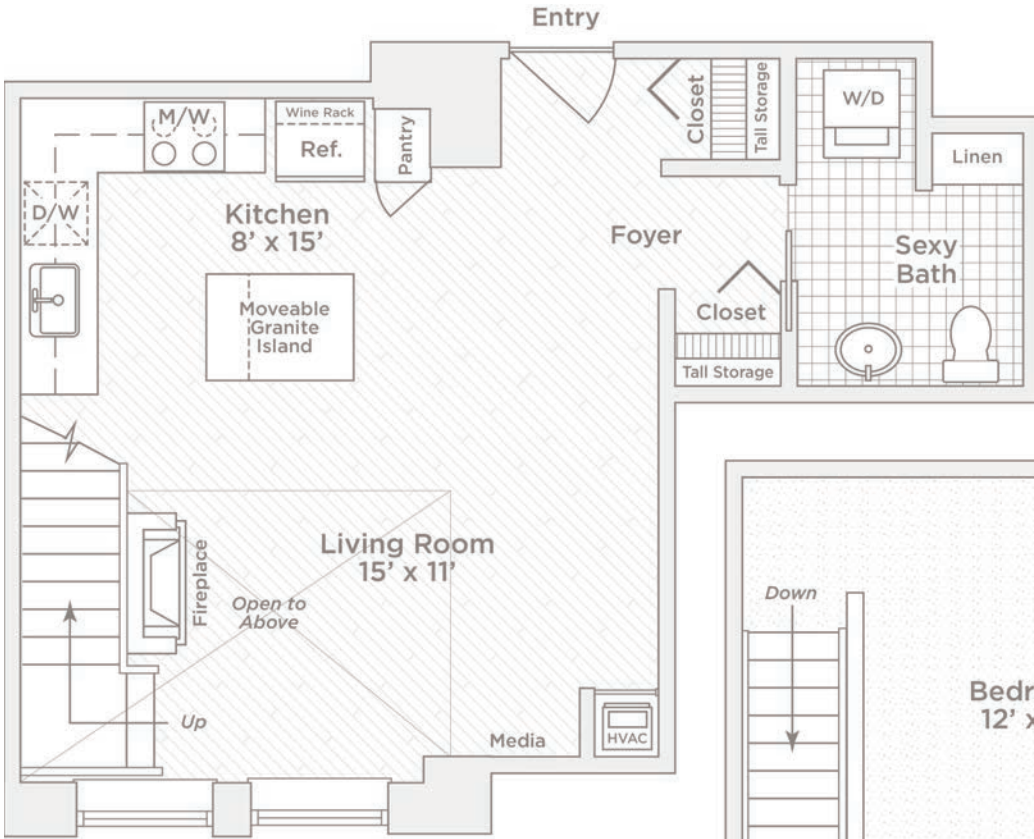

A8 FLOOR PLAN

1 BEDROOM/1-1/2 BATH/LOFT • 825 SQ. FT.

PENTHOUSE 18TH AND 19TH FLOORS

18th FLOOR

19th FLOOR

Penthouse Floors: 18th & 19th