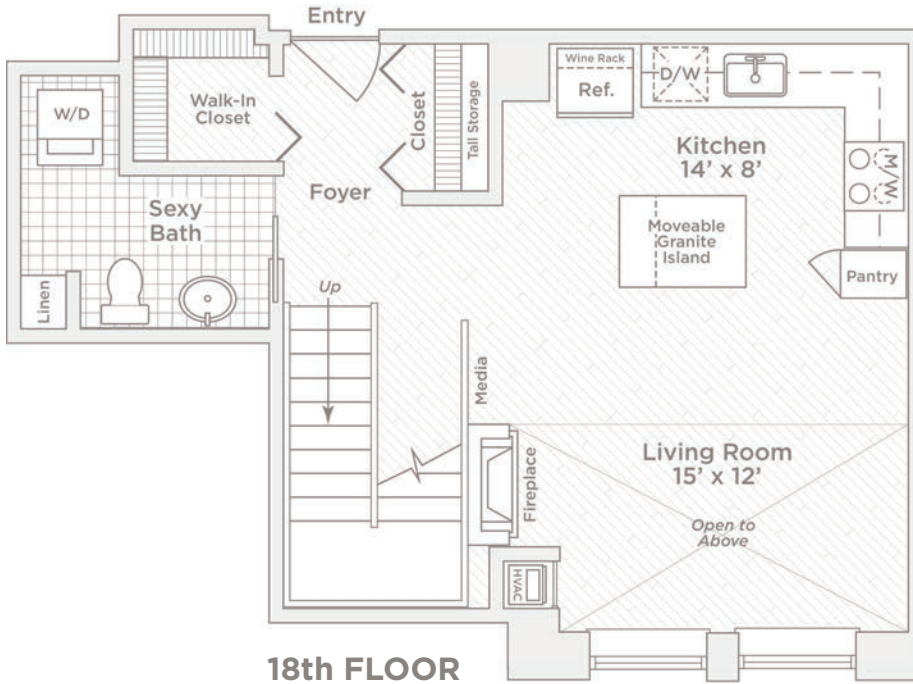

# A7 FLOOR PLAN

1 BEDROOM/1-1/2 BATH/LOFT • 800 SQ. FT.

PENTHOUSE 18TH AND 19TH FLOORS

Penthouse Floors: 18th & 19th