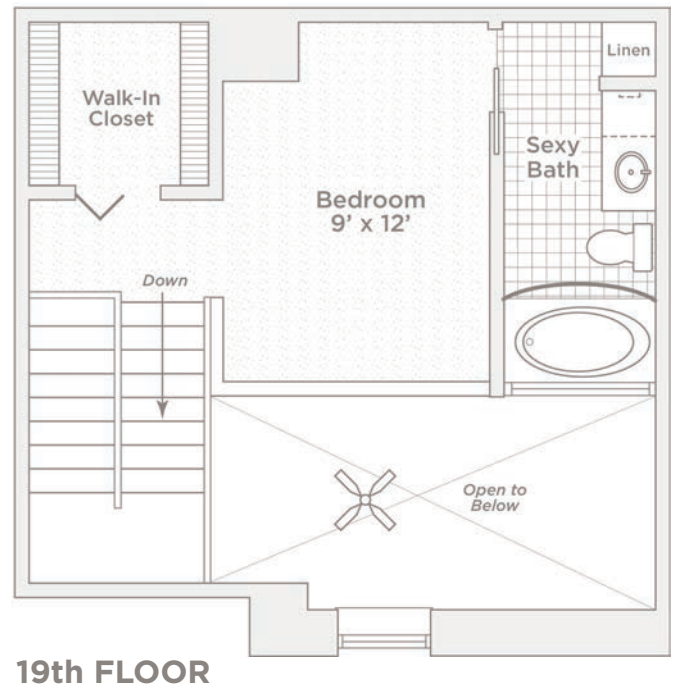

# A7 FLOOR PLAN

1 BEDROOM/1-1/2 BATH/LOFT • 800 SQ. FT.

PENTHOUSE 18TH AND 19TH FLOORS

Penthouse Floors: 18th & 19th