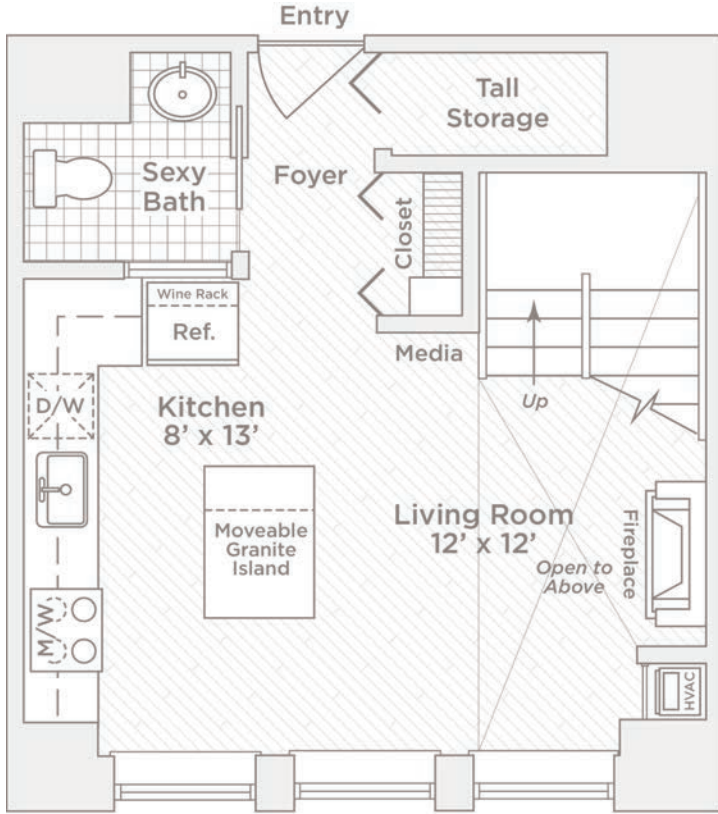

A4 FLOOR PLAN

1 BEDROOM/1-1/2 BATH/LOFT • 750 SQ. FT.

PENTHOUSE 18TH AND 19TH FLOORS

18th FLOOR

19th FLOOR

Penthouse Floors: 18th & 19th