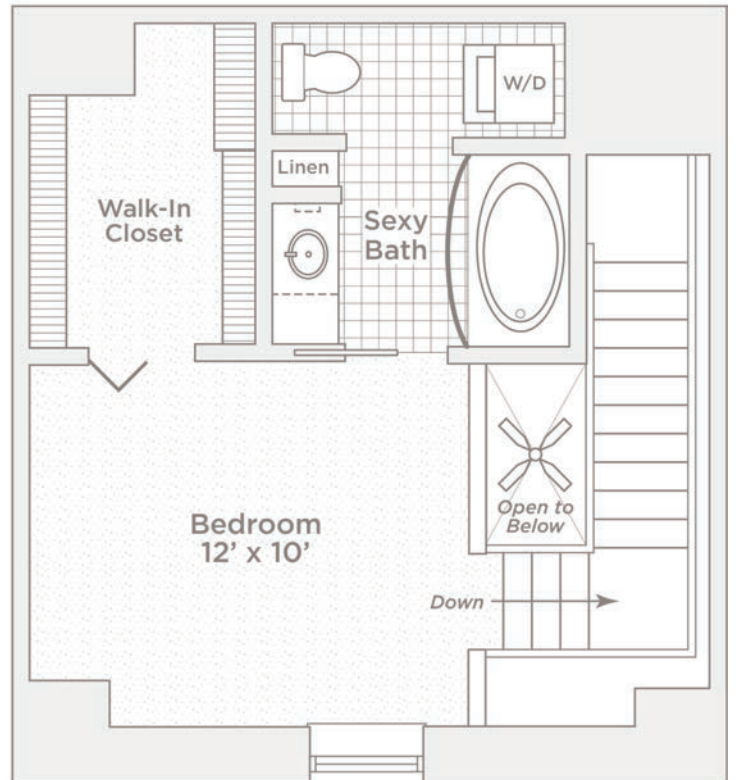

A4 FLOOR PLAN

1 BEDROOM/1-1/2 BATH/LOFT • 750 SQ. FT.

PENTHOUSE 18TH AND 19TH FLOORS

18th FLOOR

19th FLOOR

Penthouse Floors: 18th & 19th