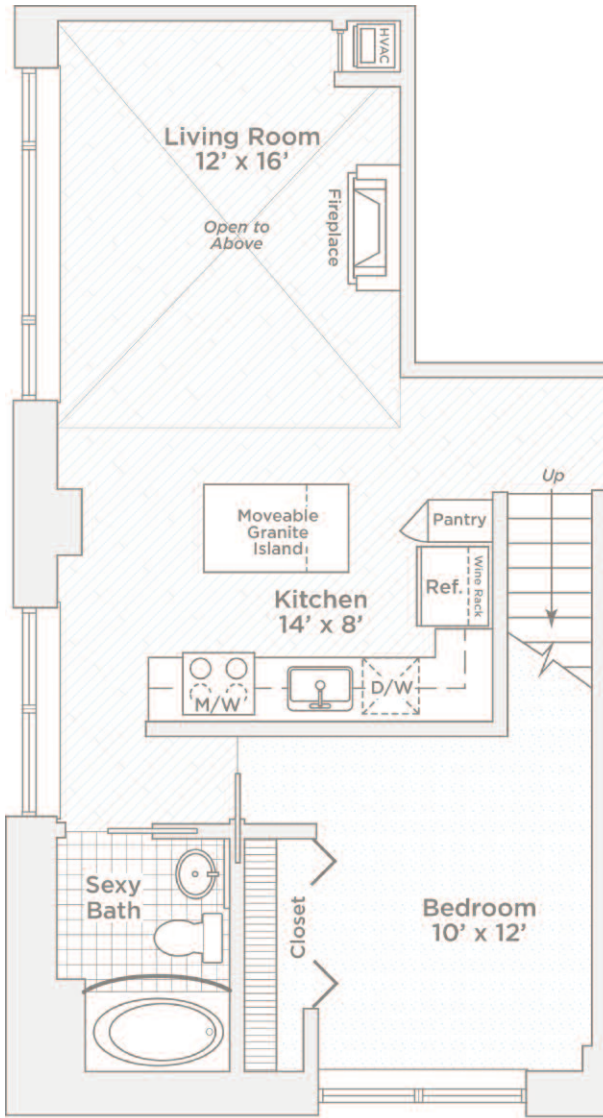

C11 FLOOR PLAN

2 BEDROOM/2 BATH/LOFT • 1,175 SQ. FT.

PENTHOUSE 18TH AND 19TH FLOORS

18th FLOOR

19th FLOOR

Penthouse Floors: 18th & 19th