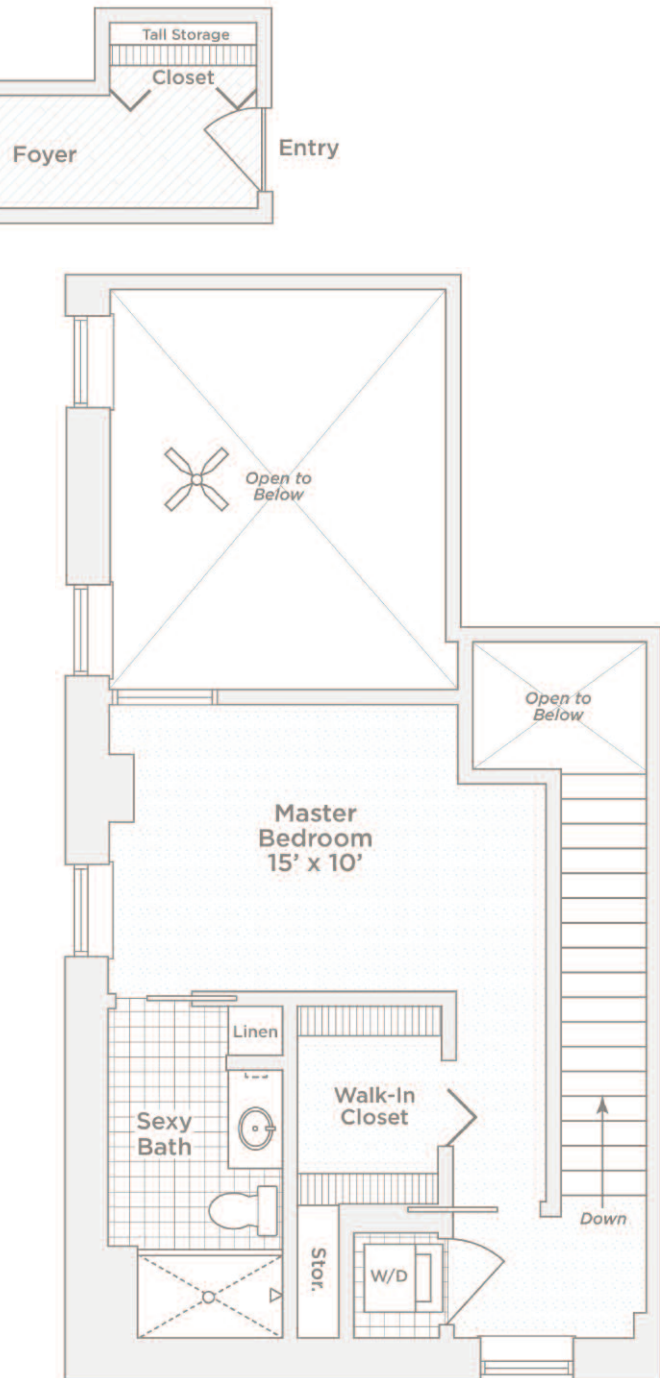

C11 FLOOR PLAN

2 BEDROOM/2 BATH/LOFT • 1,175 SQ. FT.

PENTHOUSE 18TH AND 19TH FLOORS

18th FLOOR

19th FLOOR

Penthouse Floors: 18th & 19th