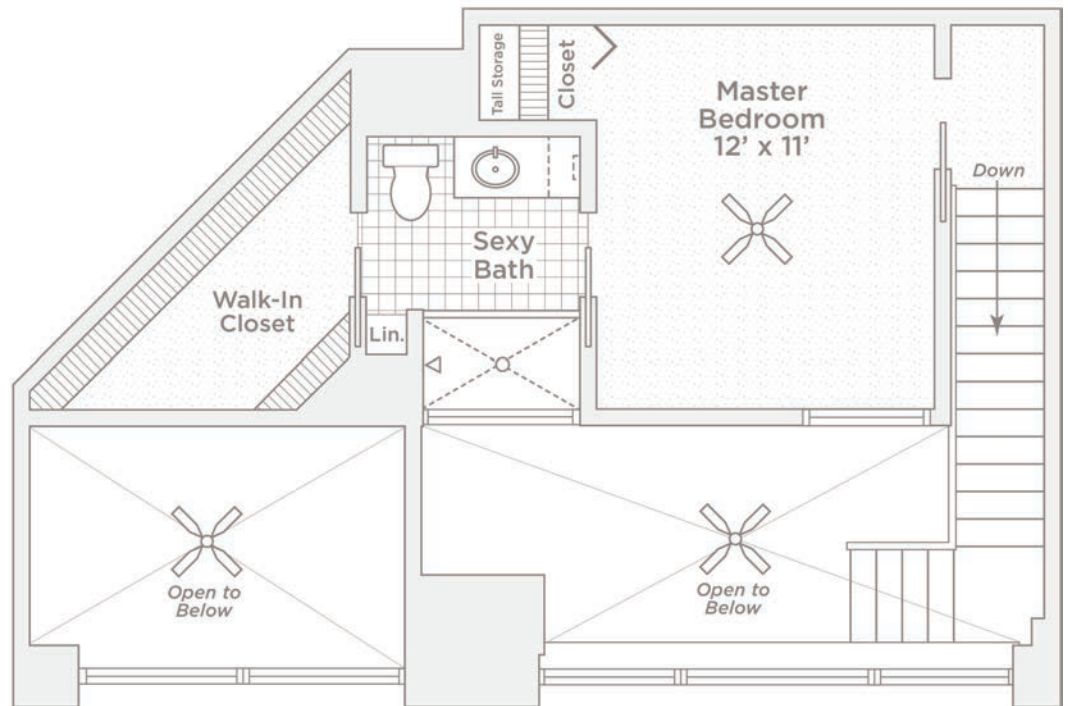

# C FLOOR PLAN

1 BEDROOM/1 BATH • 900 SQ. FT.

2ND FLOOR

2ND FLOOR

2ND FLOOR  
MEZZANINE

Floor: 2nd