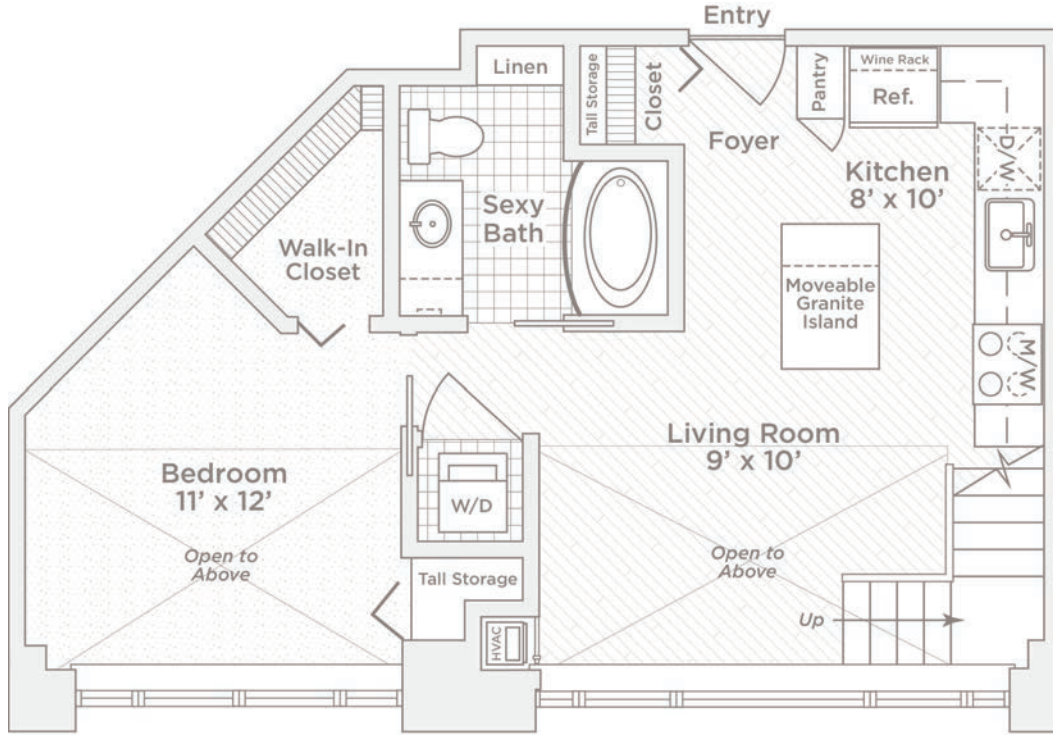

# C FLOOR PLAN

1 BEDROOM/1 BATH • 900 SQ. FT.

2ND FLOOR

2ND FLOOR

2ND FLOOR  
MEZZANINE

Floor: 2nd