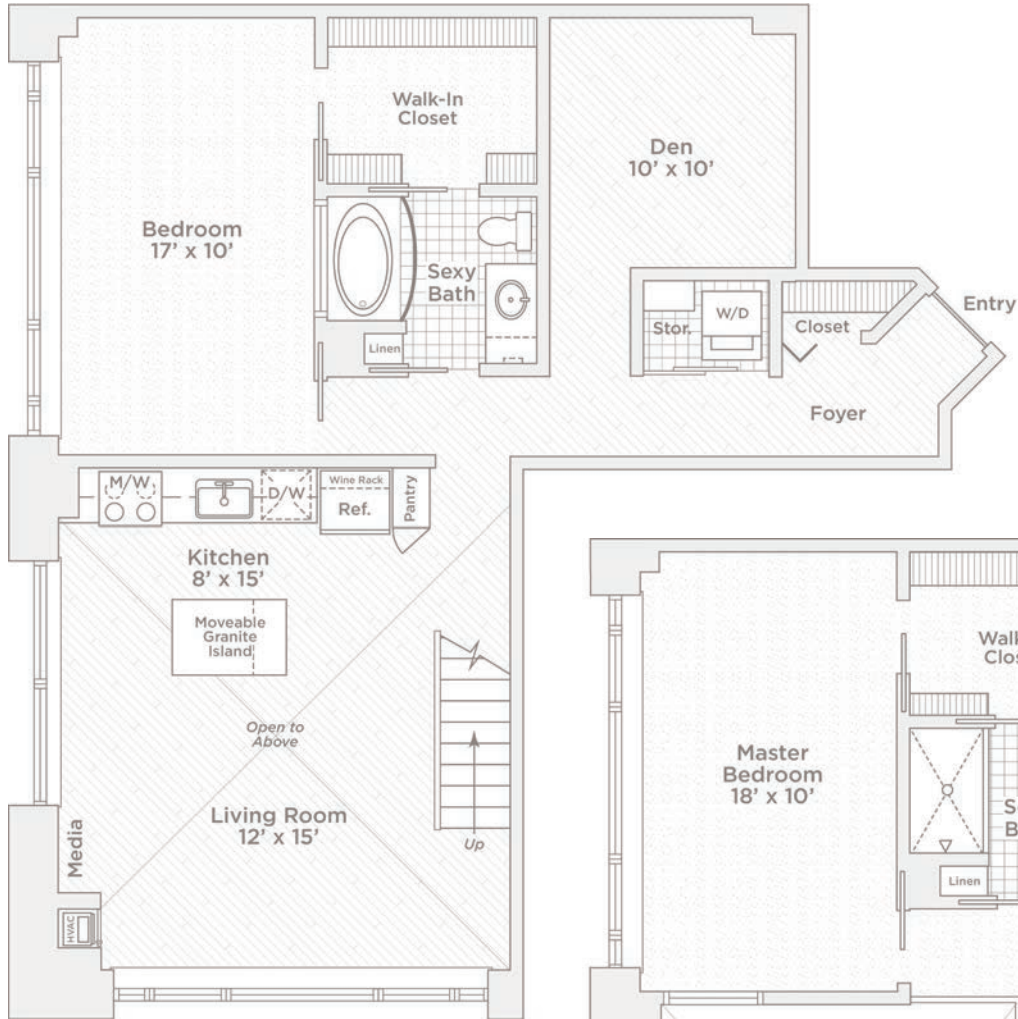

2 BEDROOM/DEN/2 BATHROOM • 1,475 SQ. FT.

2ND FLOOR

2ND FLOOR

2ND FLOOR MEZZANINE

Floor: 2nd