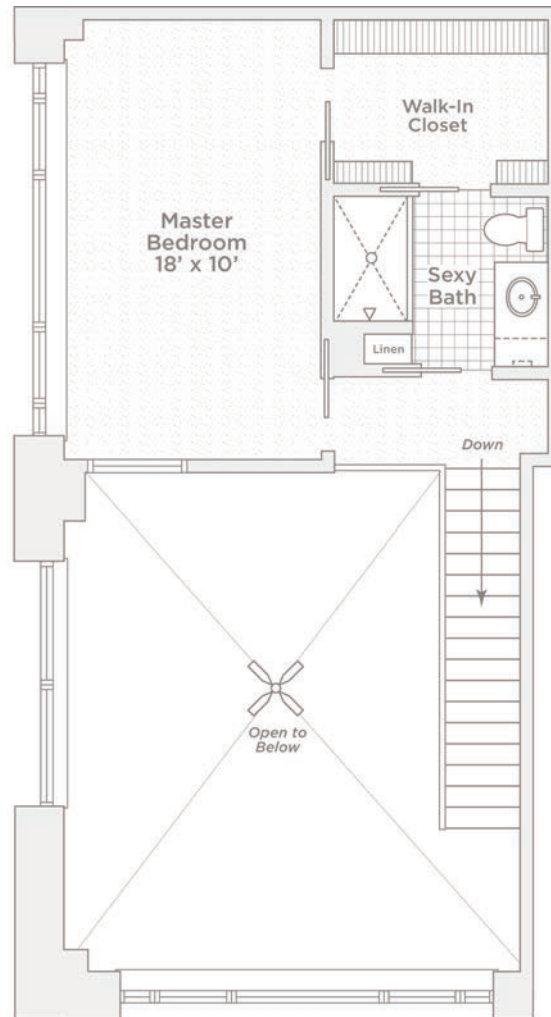

2 BEDROOM/DEN/2 BATHROOM • 1,475 SQ. FT.

2ND FLOOR

2ND FLOOR

2ND FLOOR MEZZANINE

Floor: 2nd