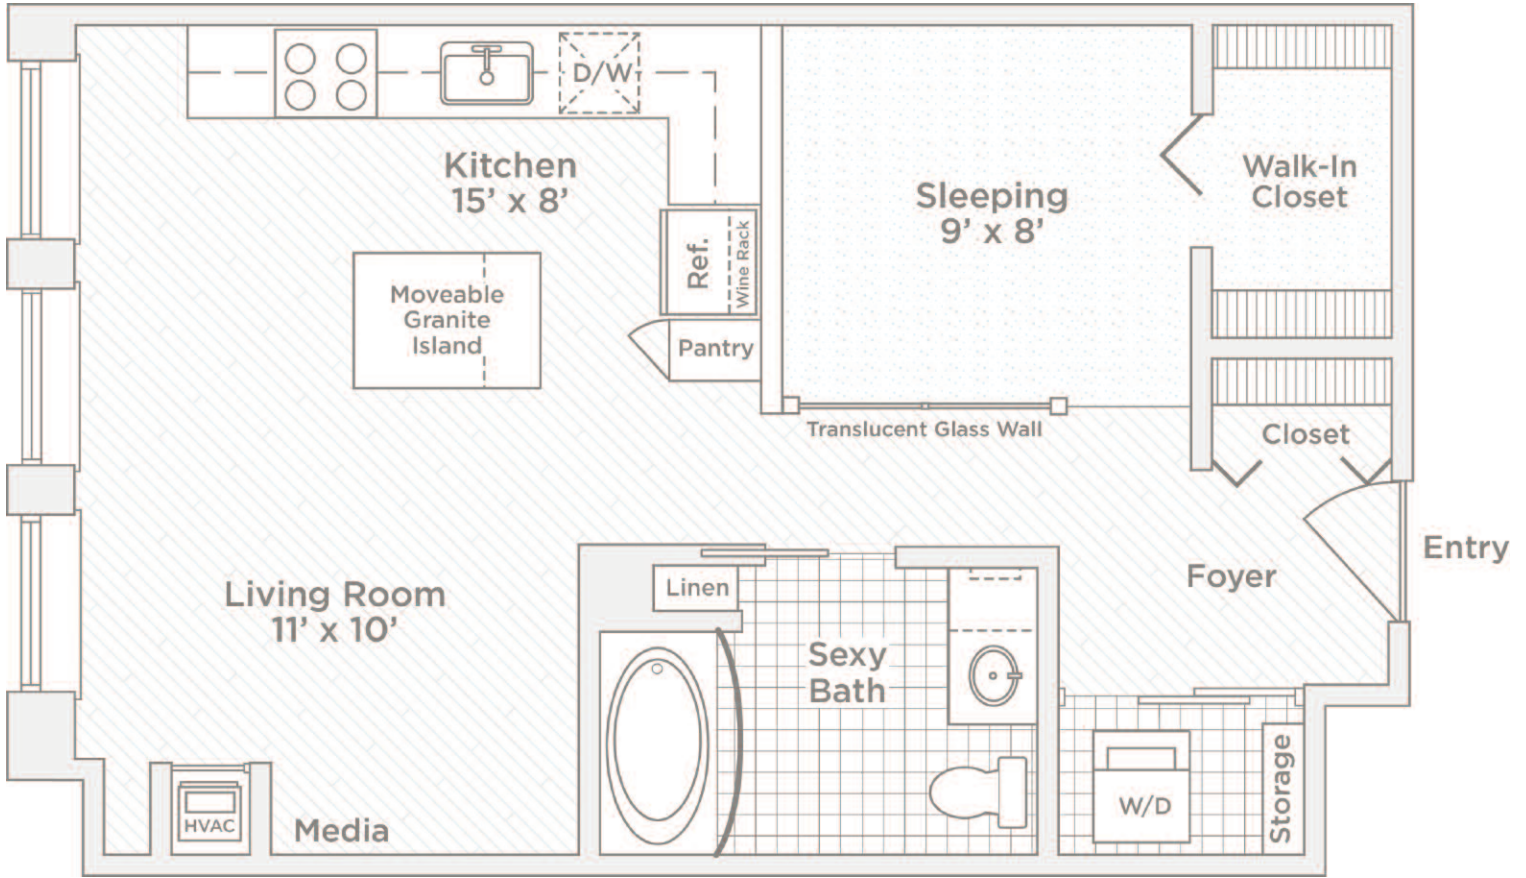

V2_{HC} FLOOR PLAN

1 BEDROOM/1 BATH • 600 SQ. FT.

14TH FLOOR

Floor: 14th