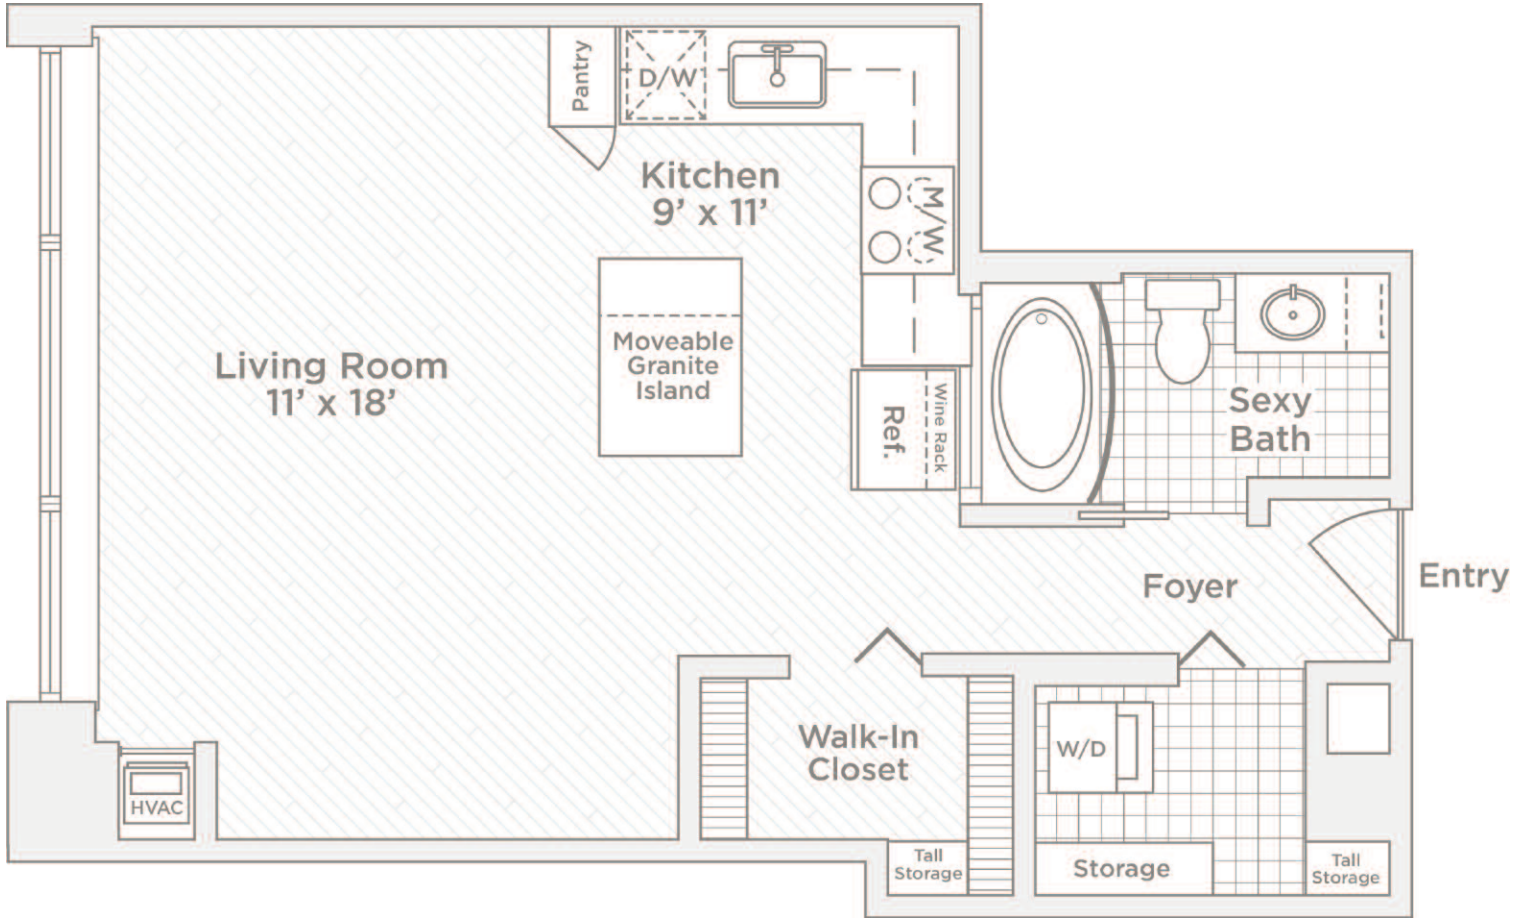

S6 FLOOR PLAN

STUDIO/1 BATH • 575 SQ. FT.

3RD FLOOR

Floor: 3rd