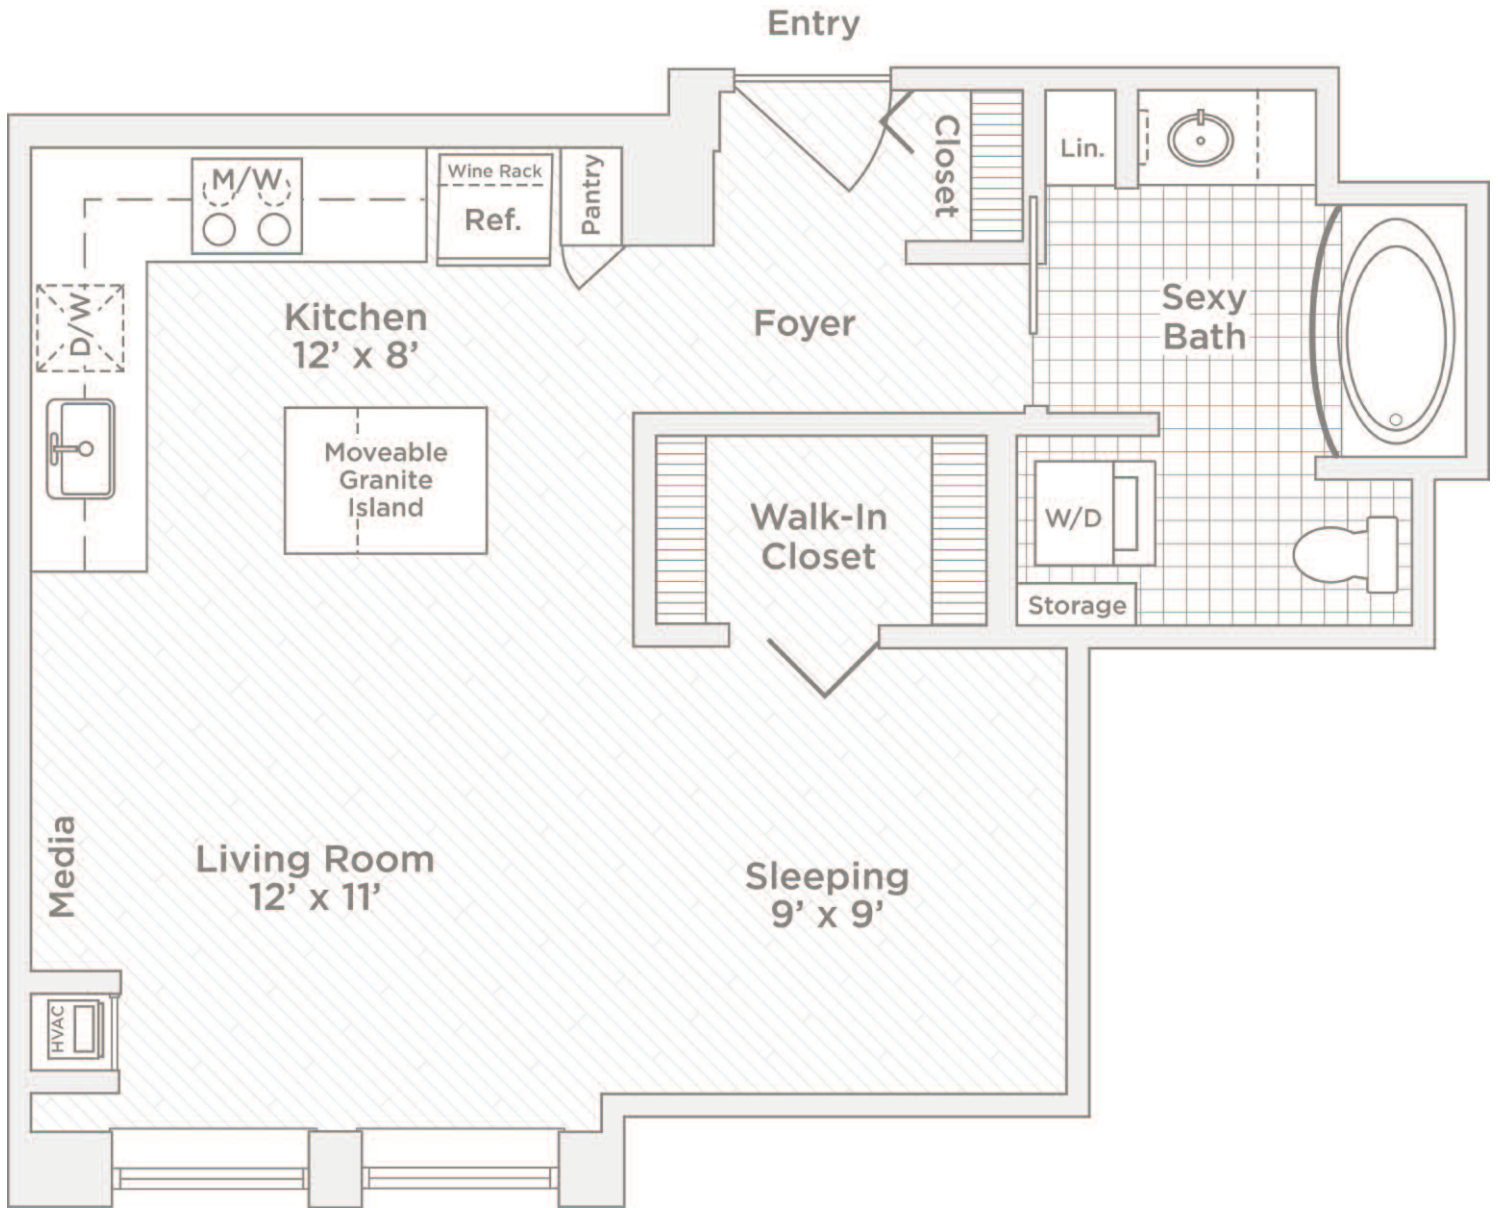

S5 FLOOR PLAN

STUDIO/1 BATH • 550 SQ. FT.

4TH - 5TH FLOORS

Floors: 4th-15th