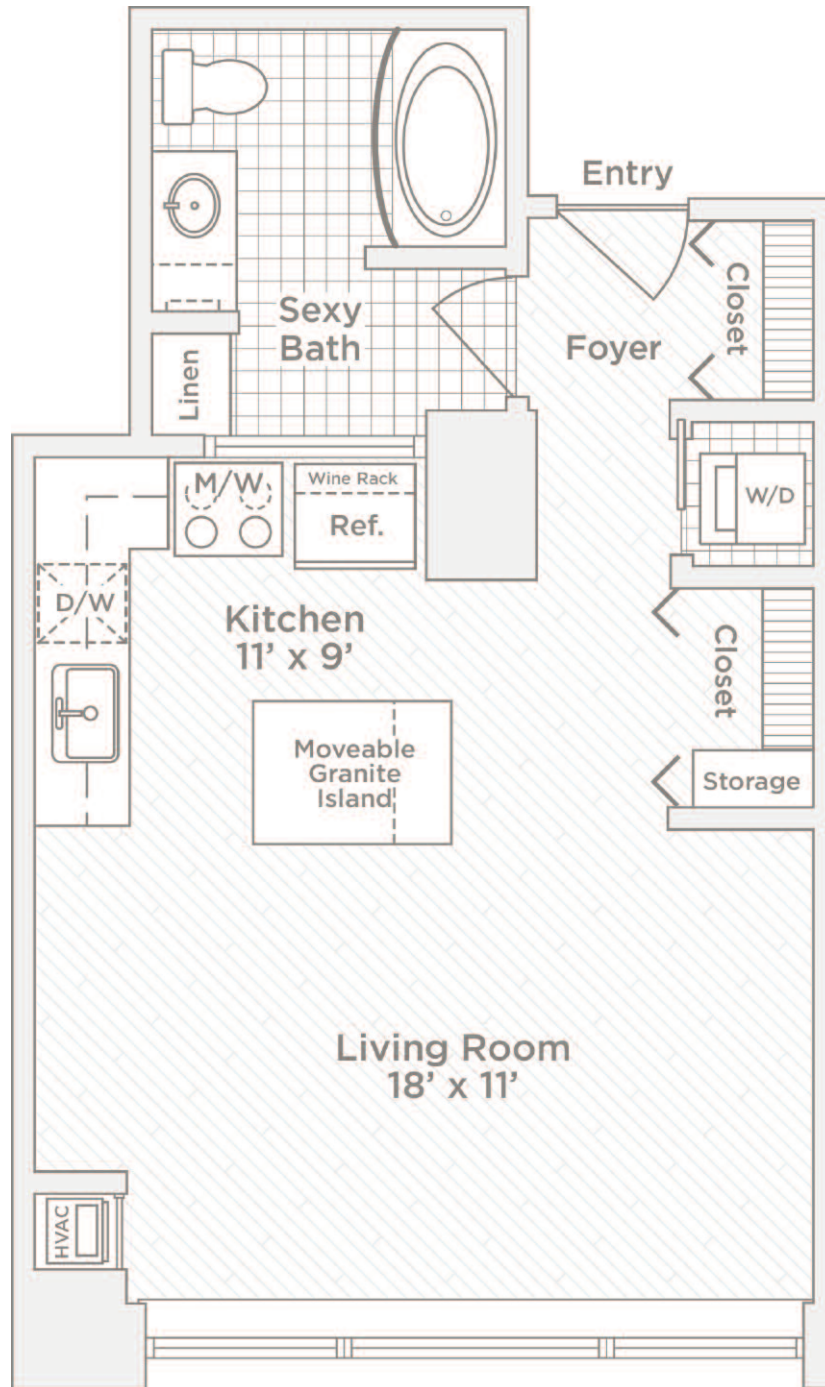

S3 FLOOR PLAN

STUDIO/1 BATH • 525 SQ. FT.

3RD FLOOR

Floor: 3rd