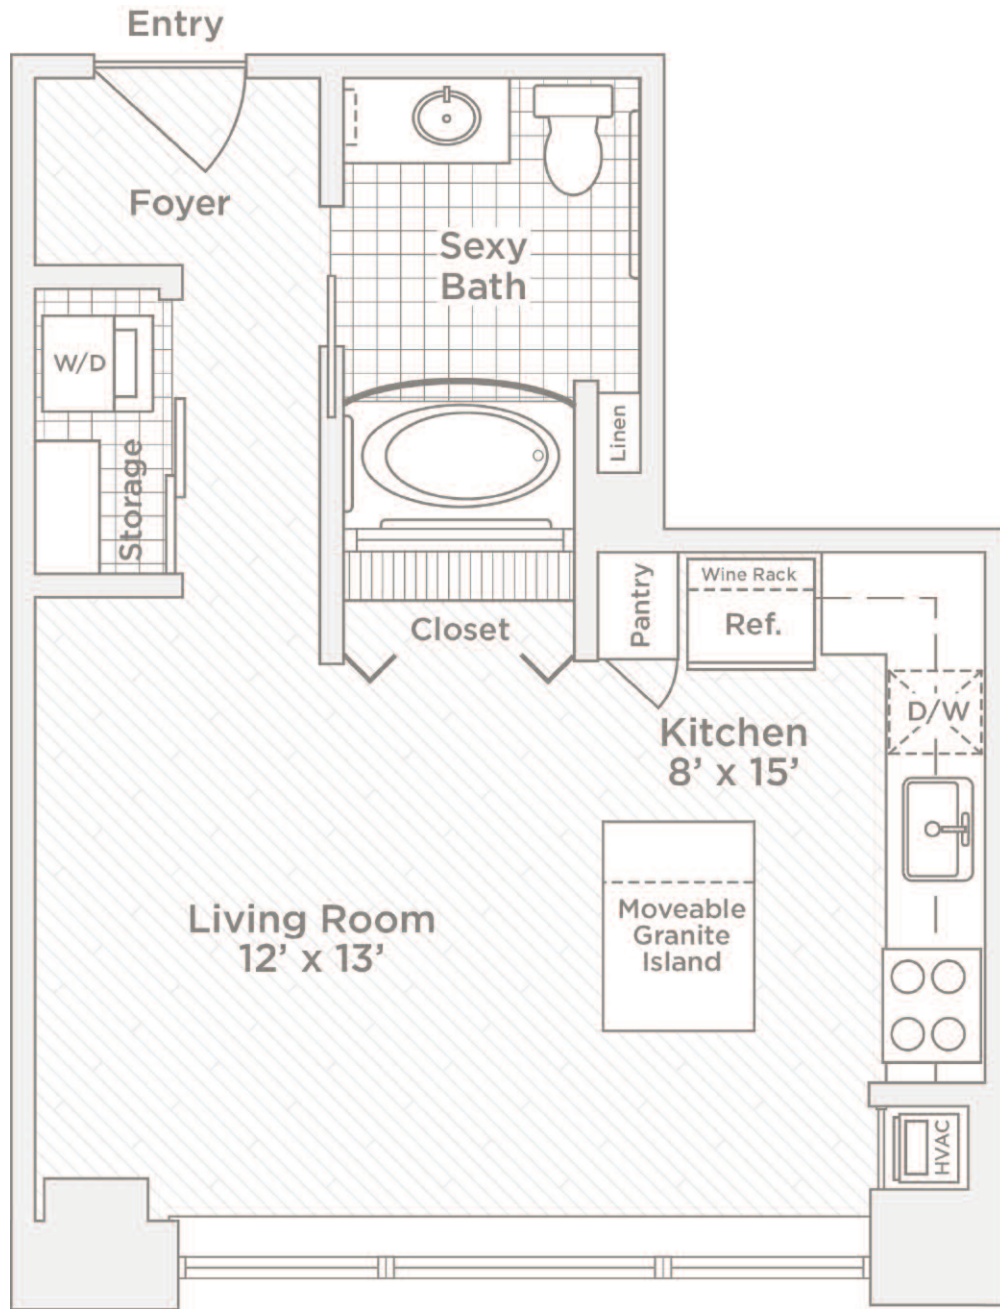

STUDIO/1 BATH • 500 SQ. FT.

3RD FLOOR

Floor: 3rd