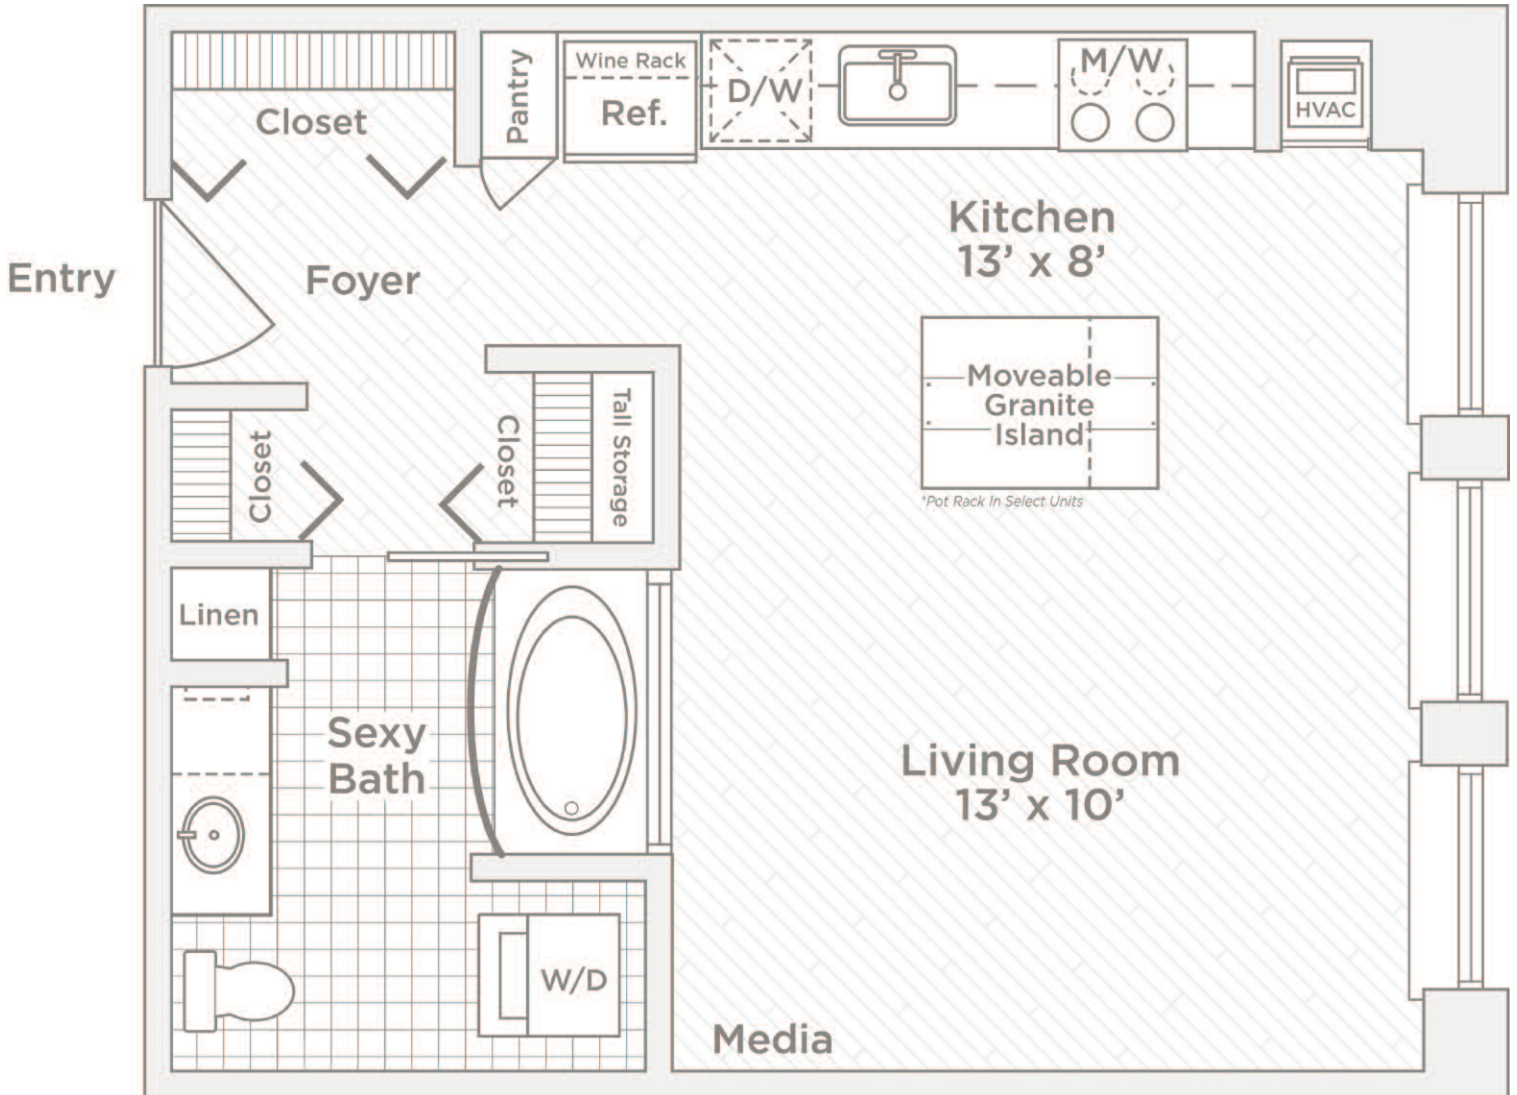

S1 FLOOR PLAN

STUDIO/1 BATH • 450 SQ. FT.

4TH - 5TH FLOORS

Floors: 4th-15th