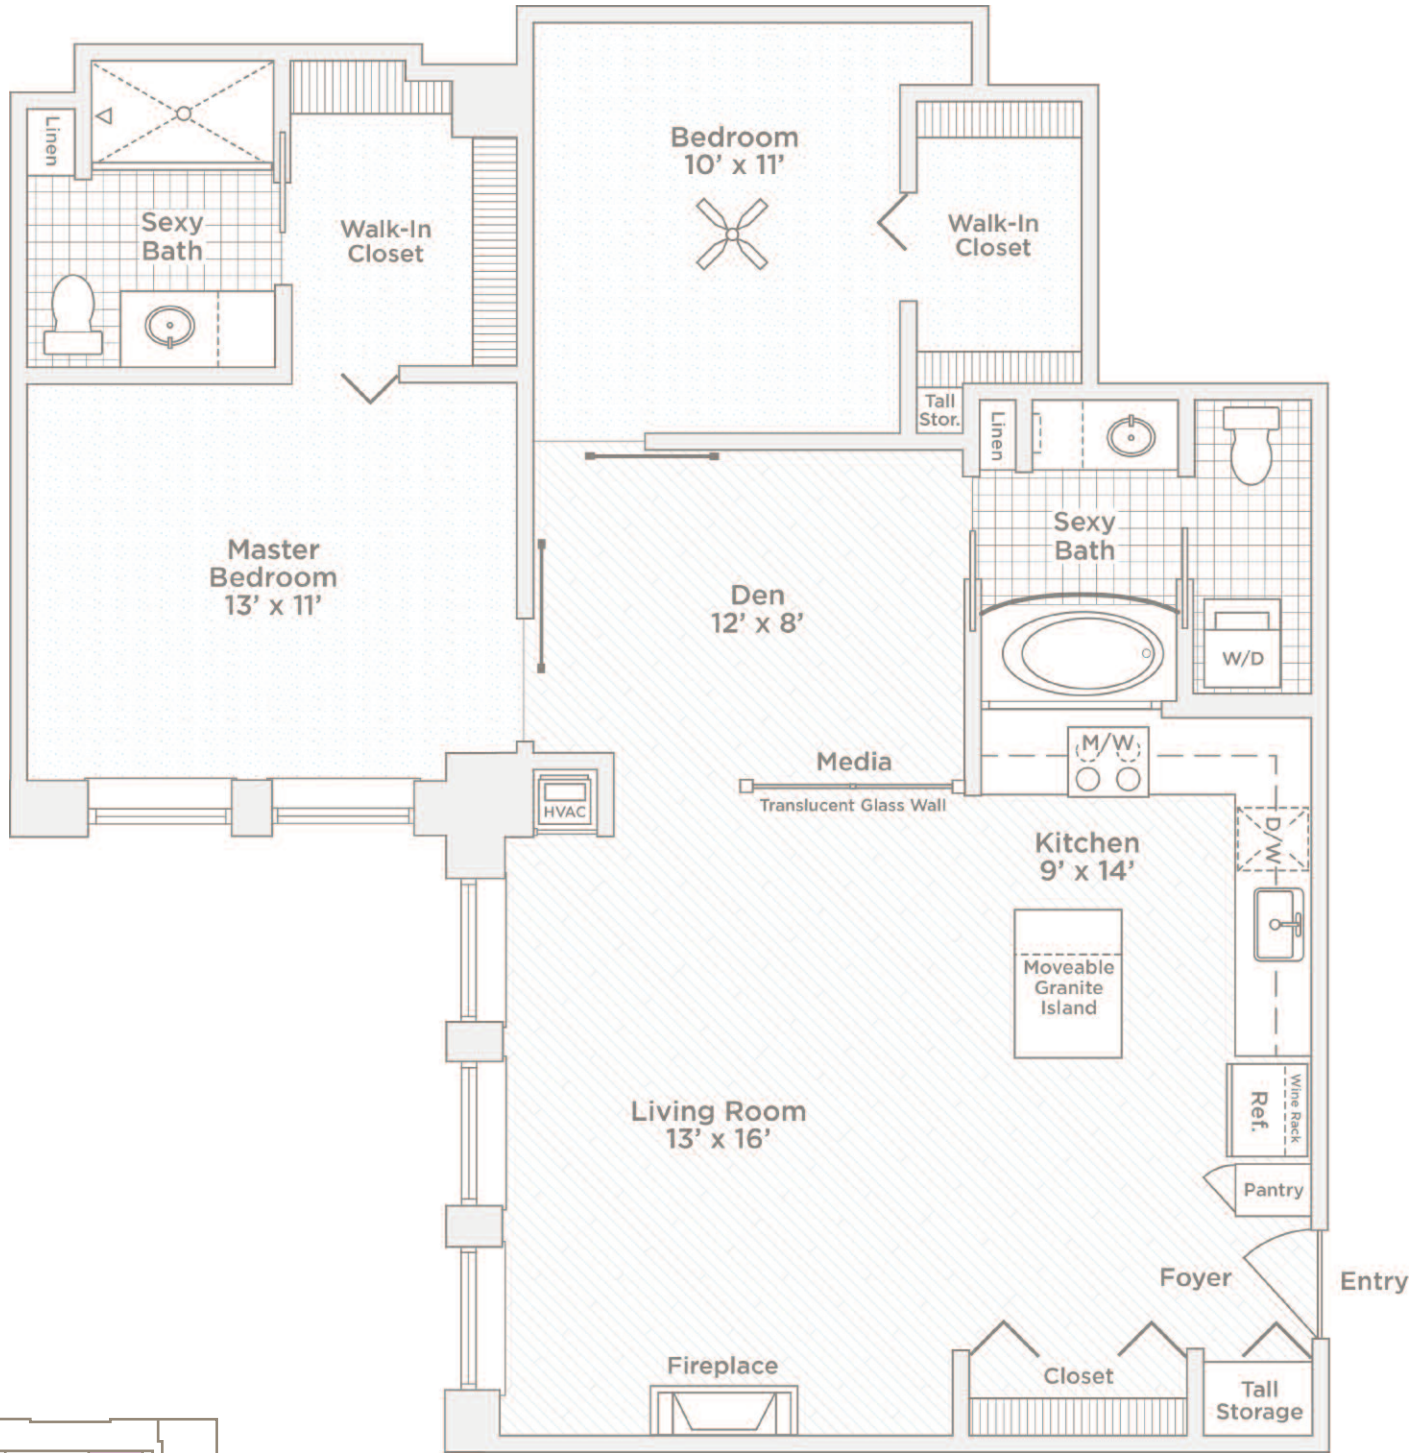

C9 FLOOR PLAN

2 BEDROOM/2 BATH • 1,150 SQ. FT.

PENTHOUSE (16TH FLOOR)

Floor: Penthouse (16th)