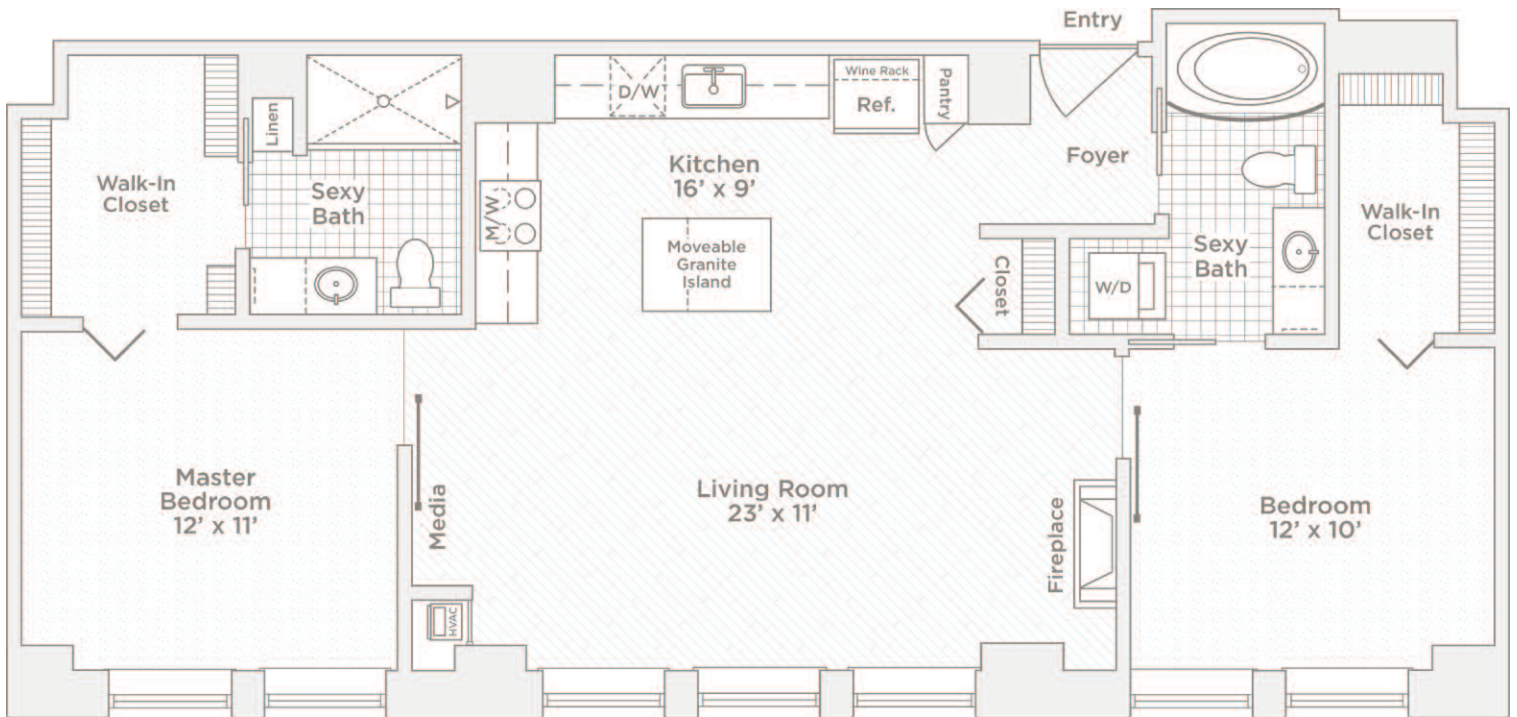

# C7 FLOOR PLAN

2 BEDROOM/2 BATH • 1,050 SQ. FT.

PENTHOUSE (17TH FLOOR)

Floor: Penthouse (17th)