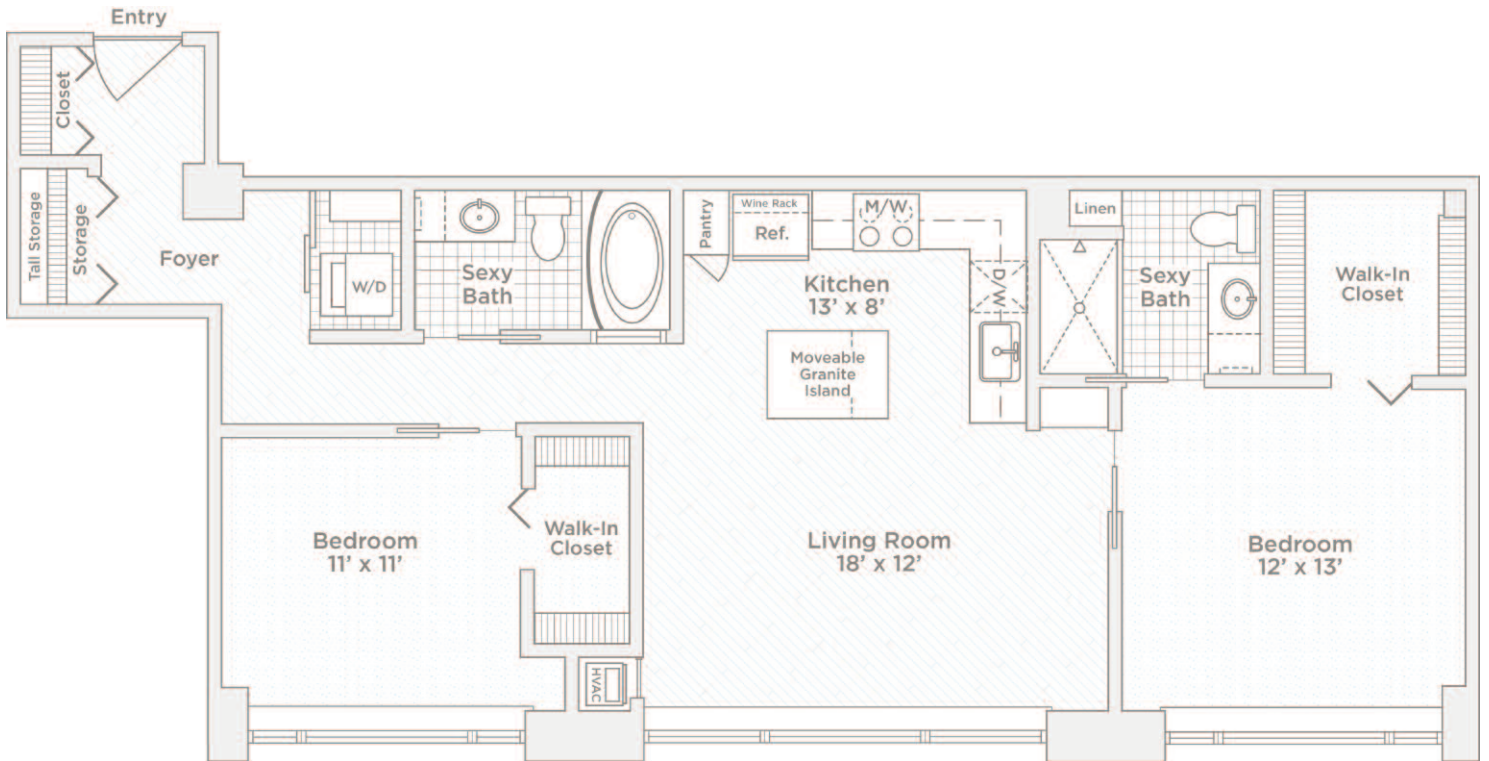

# C6 FLOOR PLAN

2 BEDROOM/2 BATH • 1,050 SQ. FT.

3RD FLOOR

Floor: 3rd