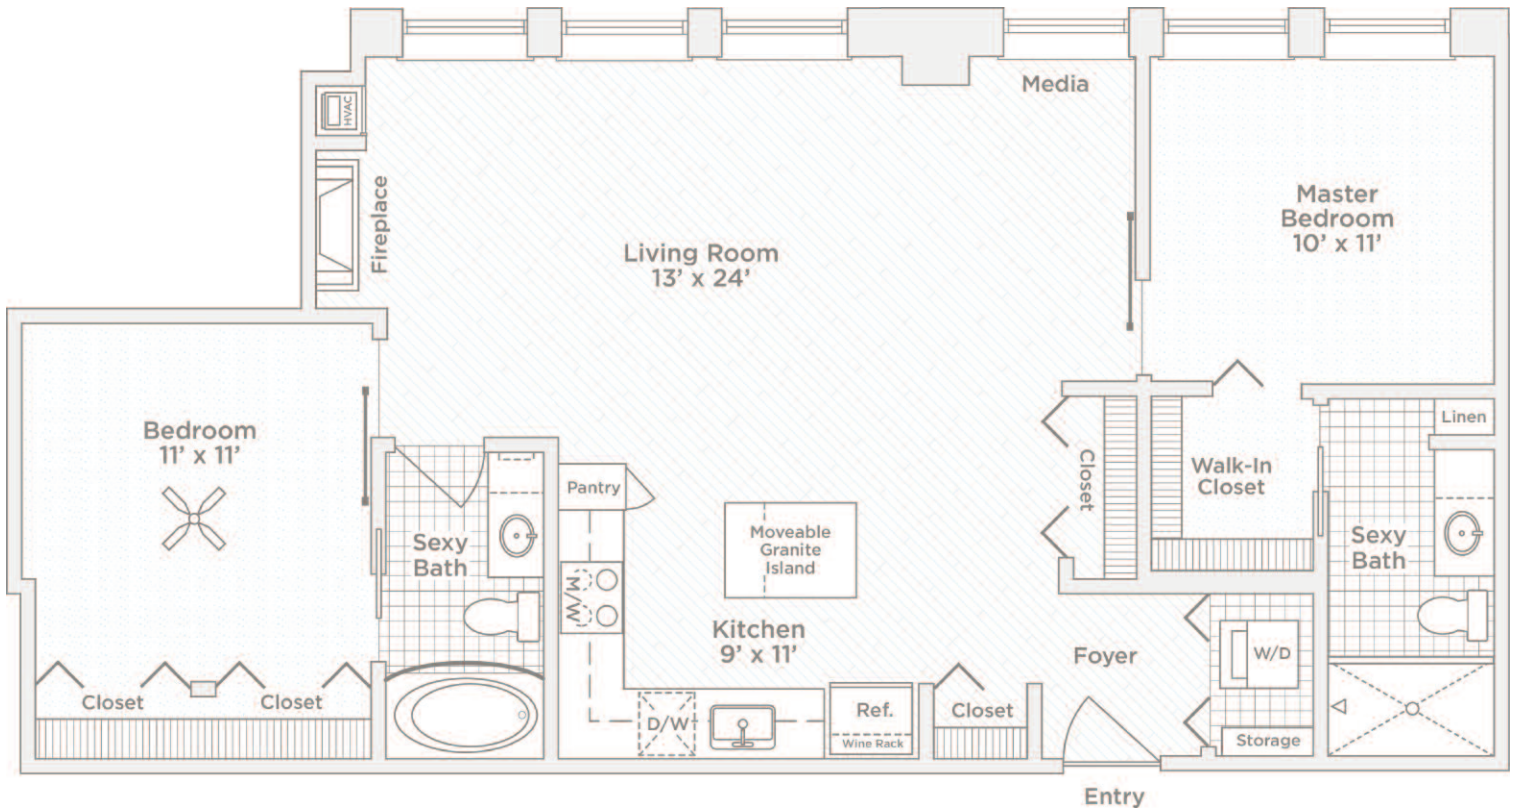

C4 FLOOR PLAN

2 BEDROOM/2 BATH • 1,050 SQ. FT.

PENTHOUSE (16TH FLOOR)

Floor: Penthouse (16th)