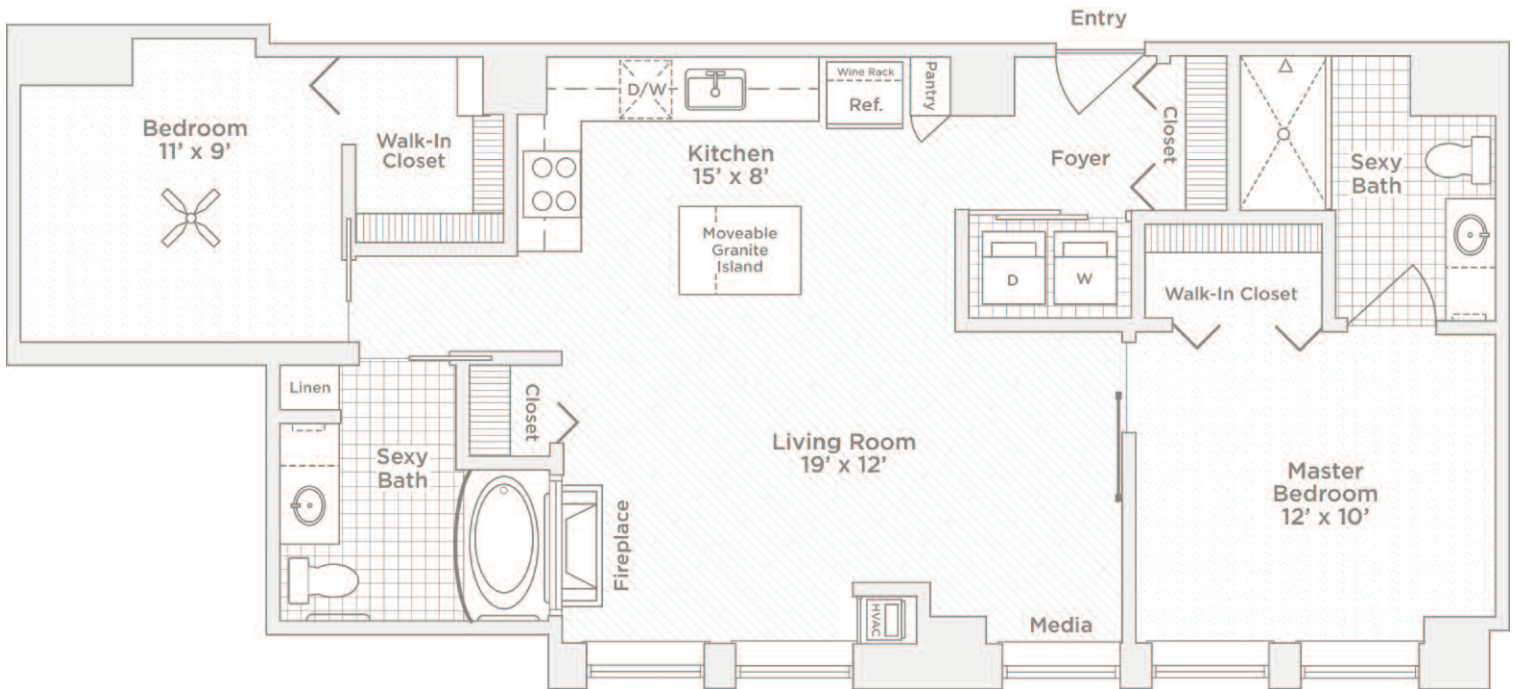

C2Hc FLOOR PLAN

2 BEDROOM/2 BATH • 975 SQ. FT.

PENTHOUSE (16TH FLOOR)

Floor: Penthouse (16th)