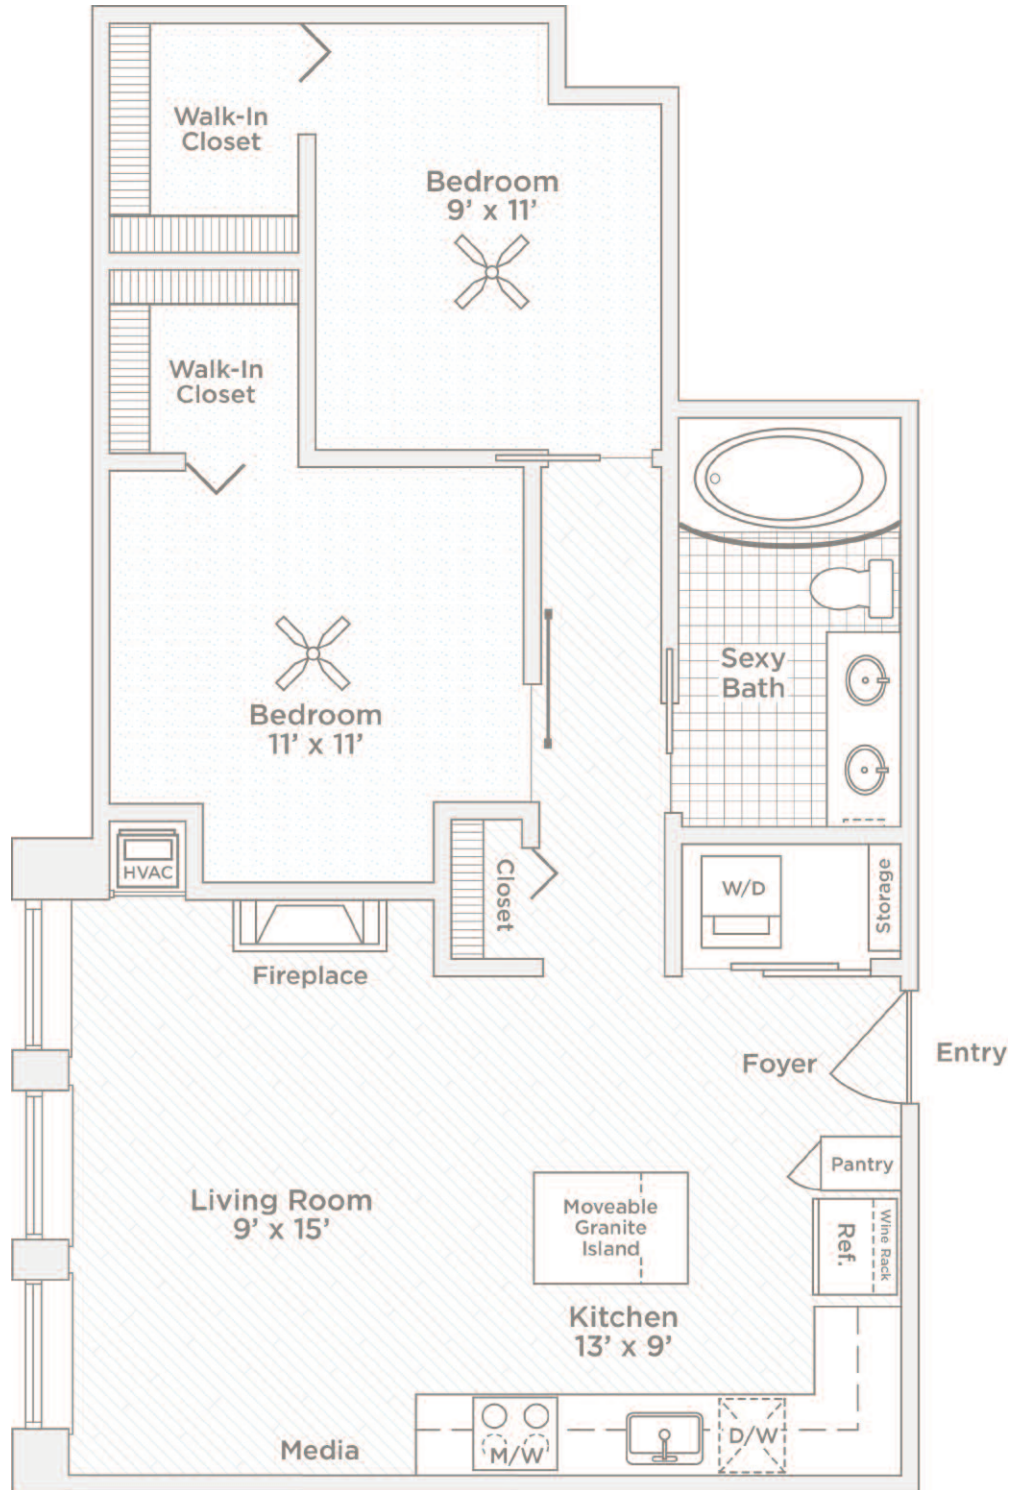

B1 FLOOR PLAN

2 BEDROOM/1 BATH • 825 SQ. FT.

PENTHOUSE (17TH FLOOR)

Floor: Penthouse (17th)