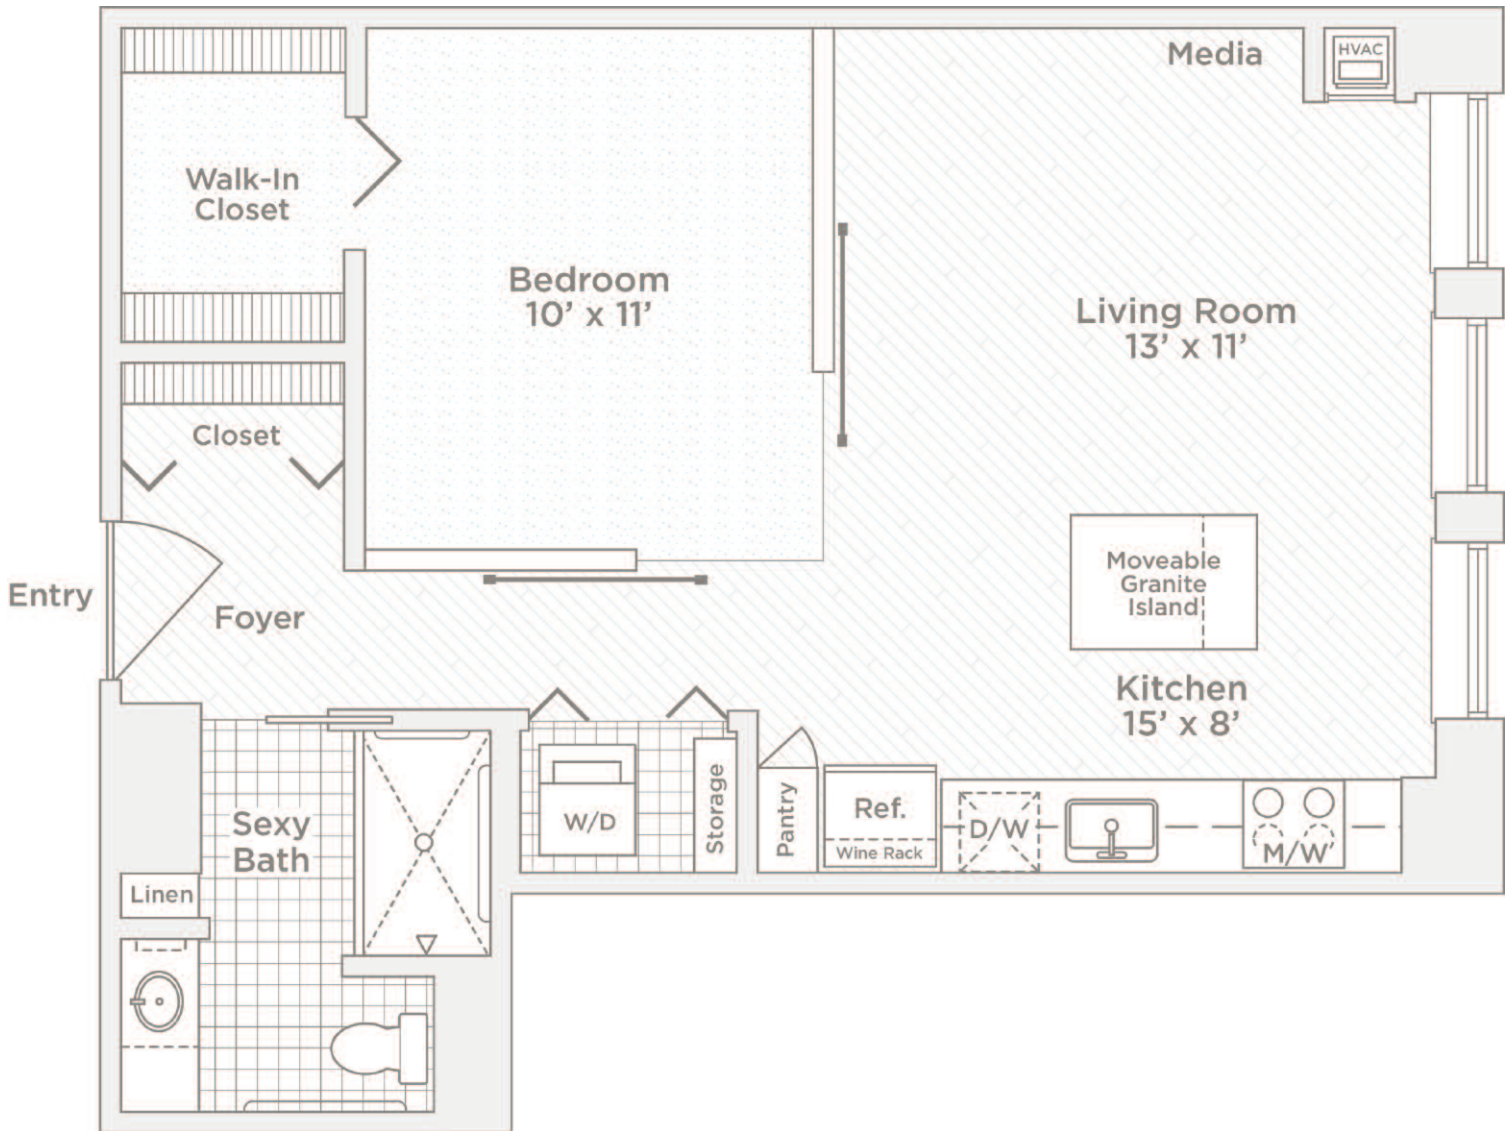

# AHC FLOOR PLAN

1 BEDROOM/1 BATH • 650 SQ. FT.

4TH & 5TH FLOORS

Floors: 4th & 5th

101 South 5th Street | Minneapolis, MN 55402 | P: 612.808.6820 | [soolinebdgcityapts.com](http://soolinebdgcityapts.com)